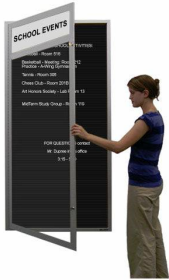

XL Outdoor Enclosed Letter Boards with Message Header | Single Door Metal Display Case 15+ Sizes

FOR CURRENT PRICING, VISIT THE ID # LISTED ABOVE
FREE SHIPPING

Product Details

- Extra Large Outdoor Letter Board Display Case
- Enclosed Message Board with a Message Header
- Letter Board with Changeable Letters
- Wall, Metal Cabinet Single Door with XL Viewing Area
- 5" High White Message Header Panel
- Your Personalized Message Header Printed Free
- Uppercase case Black Text Message Printed Free
- **Optional Custom Headers:** Includes Color Logo, Graphics + Other Fonts
- Grooved Black Vinyl Letter Board Panel is Standard
- **Optional:** Vinyl Letter Board Colors
- Full-length solid piano hinge (frame opens right to left)
- Locking Letterboard Display Cabinet
- Security cam-lock on front of frame (2 keys included)
- Overall Cabinet Depth: **3 1/8"**
- Interior Useable Depth: **1 5/8"**
- 4 outdoor-treated frame finishes
- Break-Resistant Clear Acrylic Window
- 1/4" spaced grooves in vinyl letterboard for easy letter and number insertion
- Free 3/4" White Helvetica letters and numbers (290 Character Sprue Set)
- Weather Resistant and Made for the Outdoors
- Withstands typical everyday outside elements: Not floodproof
- **Cabinet Weep Holes** help expel water and reduce condensation build-up
- Weather-resistant aluminum backing with silicone sealant
- SwingCase Enclosed Letter Boards **for INDOOR or OUTDOOR use**
- XL Display Case must be surface mounted on the wall
- **Free Shipping** on Extra Large Exterior Display Cases with Message Header
- Call for Custom Letter Boards Exterior and Indoor Applications