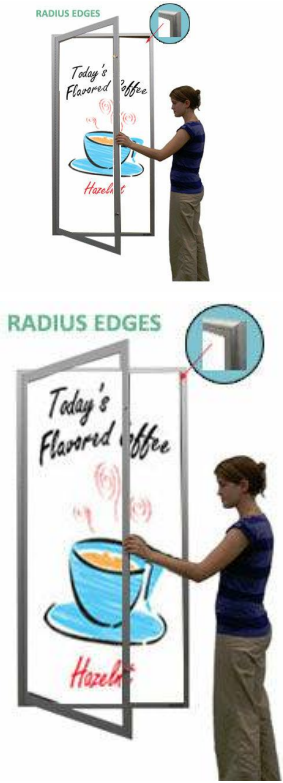

Extra Large Outdoor Enclosed Dry Erase White Marker Board with Radius Edge SwingCases | Magnetic Porcelain Steel Gloss White Board

FOR CURRENT PRICING, VISIT THE ID # LISTED ABOVE
FREE SHIPPING

Product Details

- **X-Large Outdoor Dry Erase White Board**
- White Message Board: For Hand Writing
- Weather Resistant Aluminum Display Cabinet
- Sleek Radius Edge frame profile with mitered corners
- Wall Mount Display Cabinet
- Extra Large, Single Door Viewing Window
- Full length piano hinge (opens right to left)
- **White Board:** Durable Magnetic Porcelain Steel Surface
- Best, Long Lasting Writing Surface
- Dry Erase Marker Board Color: **Gloss White**
- Locking Dry Erase Display Case
- Security cam-lock on front of frame case (2 keys included)
- Overall Cabinet Depth: **2"**
- Interior Usable Depth: **5/8"**
- **4** outdoor treated metal finishes
- Break Resistant Acrylic: Made for high traffic or public environments
- Withstands Typical Everyday Outside Elements -Not Floodproof
- **Weep Holes** on bottom of cabinet helps reduce any condensation build-up
- Weather resistant aluminum backing with silicone sealant
- White Dry Erase Marker Board Displays **for INDOOR or OUTDOOR use**
- **FREE SHIPPING** on All Extra Large Outdoor Dry Erase Marker Boards
- Call for Custom Outdoor Enclosed Dry Erase Display Cases

Ordering Options

- **Standard Marker Set (4 Colors):**
- Wipes off Easily (Black, Blue, Green, Red)
- Frame Orientation: Portrait or Landscape ()
- **Door Window: Break Resistant or Tempered Glass**
 - Break Resistant Acrylic: 1/8" thick, lightweight (Standard)
 - 1/4" Tempered Glass for public environments and locations that require this added safety feature. (Upcharge)
 - If chosen we will use our heavy duty door that will change one of 2 dimensions by 1/2". We will contact you if you do not indicate which dimension you would like adjusted in your order notes.
 - The viewable area can decrease by 1/2" or the overall size can be increased by 1/2".