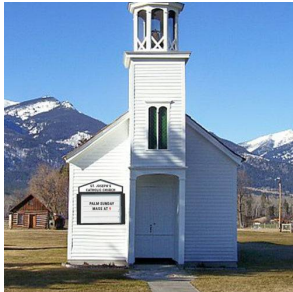

**Enclosed Cathedral Outdoor 48x48 Reader Board with Pointed Header**

FOR CURRENT PRICING, VISIT THE ID # LISTED ABOVE

**Product Details**

- **Outdoor Cathedral 48x48 Reader Board Display Case**
- Cathedral header has a pointed design
- Personalized header comes with permanent vinyl adhesive of your message
- Features full length LEFT-SIDE piano hinge (swings opens right to left)
- Security cam-lock on front of frame door (2 keys included)
- Overall Reader Board Message Board Case Size: **48" Wide x 48" High**
- Viewing Area where Letter Tracks are installed: **41 3/4" Wide x 42" High**
- Master Frame: 1" Wide
- Door Frame: 2" Wide
- Overall Cabinet Depth: **3 1/8"**
- 5 outdoor treated frame finishes
- Break Resistant Acrylic: Perfect for high traffic or public environments
- Removable White Acrylic Backer
- Letter Tracks Installed onto White Backer (7 Lines of Letters)
- Tracks accept .030 Thick Letters
- **300 - 4" High Letters on 5" High Acrylic (Black Letters with Red Numbers)**
- Withstands typical everyday outside elements - Not Water-Proof
- Weep Holes provided on bottom to help drain any water or condensation build-up
- Weather resistant aluminum backing with silicone sealant
- Cathedral Design Reader Board Ships **FREE FREIGHT**
- Enclosed Reader Boards for **OUTDOOR** use
- **Call for Custom Readerboards Size Options**

**Header Details**

- Pointed Header is in addition to the overall case dimensions listed above
- Header Height is approx 11" at its Peak
- Center Angle: 18 Degrees
- Side Angles: 35 Degrees
- Height of Header on Side of Case is Approx 5"
- UPPERCASE Helvetica vinyl lettering