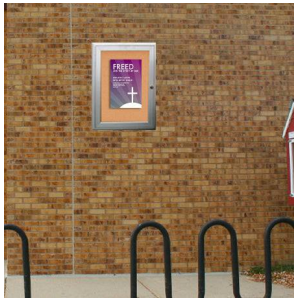

**36 x 36 Outdoor Enclosed Bulletin Boards (Radius Edge)**

FOR CURRENT PRICING, VISIT THE ID # LISTED ABOVE

**Product Details**

- **Outdoor Enclosed Cork Bulletin Board**
- [Contemporary Radius Edge Cabinet Design](#)
- Aluminum Display Case Construction
- **36 x 36** Outdoor Bulletin Board Display Size
- Weather Resistant and Made for the Outdoors
- **Cork Board Interior Backing**
- Sleek radius edge profile with mitered corners
- Features full length piano hinges (opens right to left)
- Locking Message Board Display Case
- Security cam-lock on front of **36x36** frame (2 keys included)
- Overall Case Depth: **2"**
- Interior Useable Depth: **5/8"**
- **4** outdoor treated metal frame finishes
- Break Resistant Clear Acrylic for high traffic public environments
- Natural cork board interior surface
- Cabinet withstands the typical everyday outside elements -Not floodproof
- Bottom Cabinet Weep Holes help drain any water
- Vents help to reduce any condensation build- up
- Weather resistant aluminum backing with silicone sealant
- **36 x 36** Message Display Case must be [surface mounted](#) on the wall
- [Call for Custom Outdoor Enclosed Bulletin Board Sizes](#)

0

**Ordering Options**

- Frame Orientation: Portrait or Landscape
- Vinyl covering over cork
- **Door Window: Break Resistant or Tempered Glass**
  - Break Resistant Acrylic: 1/8" thick, lightweight (Standard)
  - 1/4" Tempered Glass for public environments and locations that require this added safety feature. (Upcharge)
    - If chosen we will use our heavy duty door that will change one of 2 dimensions by 1/2". We will contact you if you do not indicate which dimension you would like adjusted in your order notes.
    - The viewable area can decrease by 1/2" or the overall size can be increased by 1/2".