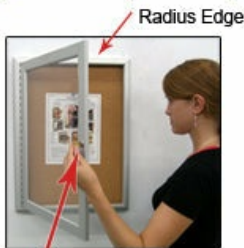

30 x 40 Outdoor Enclosed Bulletin Boards (Radius Edge)

FOR CURRENT PRICING, VISIT THE ID # LISTED ABOVE

30 x 40
Radius Edge
Enclosed Poster Case
(PICTURES SHOWN, NOT TO SCALE)

Frame Swings Open-
Security Cam Lock
On Front

MITERED CORNERS

RADIUS EDGES

RADIUS EDGES on ALL 4 Sides
Sleek and Contemporary Design

Product Details

- **Outdoor Enclosed Cork Bulletin Board**
- [Contemporary Radius Edge Cabinet Design](#)
- Aluminum Display Case Construction
- **30 x 40** Outdoor Bulletin Board Display Size
- Weather Resistant and Made for the Outdoors
- **Cork Board Interior Backing**
- Sleek radius edge profile with mitered corners
- Features full length piano hinges (opens right to left)
- Locking Message Board Display Case
- Security cam-lock on front of **30x40** frame (2 keys included)
- Overall Case Depth: **2"**
- Interior Useable Depth: **5/8"**
- **4** outdoor treated metal frame finishes
- Break Resistant Clear Acrylic for high traffic public environments
- Natural cork board interior surface
- Cabinet withstands the typical everyday outside elements -Not floodproof
- Bottom Cabinet Weep Holes help drain any water
- Vents help to reduce any condensation build- up
- Weather resistant aluminum backing with silicone sealant
- **30 x 40** Message Display Case must be [surface mounted](#) on the wall
- [Call for Custom Outdoor Enclosed Bulletin Board Sizes](#)