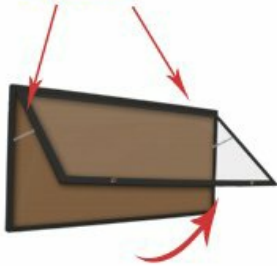

- 48x84 Extra Large Bulletin Board
- Aluminum Display Case Construction
- Outdoor Enclosed Bulletin Board
- Wall Mount Display Case
- Single Door Lockable Display Case
- Features full length piano hinges (opens right to left)
- Break Resistant Acrylic: Perfect for high traffic or public environments
- Security cam-lock is positioned on front of 48" x 84" frame (2 keys included)
- Overall Display Case Depth: 2"
- Interior Useable Depth: 5/8"
- Portrait and Landscape Orientation Sizes
- 4 outdoor treated metal frame finishes
- Self healing natural cork
- Weep holes provided on bottom to reduce condensation build-up
- Weather resistant aluminum backing with silicone sealant
- Wall Mount 48 x 84 Bulletin Board Display Case For Outdoor and Indoor Use
- Case must be **surface mounted** on the wall
- **Call for Custom Extra Large Outdoor Bulletin Boards!**

()

48" x 84" Enclosed Bulletin Board Display Ordering Options

- Vinyl covering over cork
- Frame Orientation: Portrait or Landscape

Door Window: Break Resistant or Tempered Glass

- Break Resistant Acrylic: 1/4" thick, lightweight (Standard)
- Tempered Glass: 1/4" Tempered Glass is offered for public environments

which require this added safety standard. (25% Upcharge)

Landscape Orientation Information

*For outdoor poster cases being built for landscape orientation, the following information below will apply.

- The hinge placement will always be on Top (**Door Swings Upward**)
- Prop arms will be added to the unit to support and hold the door.
- The prop arms will extend the door open at approximately 45 degrees.

Landscape Orientation:
Hinges placed on top,
Prop arms included

Door swings upward

Model	Interior Size	Overall Size	Viewable Area (Portrait)	Viewable Area (Landscape)	Ships Via	Shipping Weight
SCBBXL-4884	43 1/8" x 79 3/4"	48" x 84" x 2"	41 3/4" x 78"	78" x 41 3/4"	Freight	75