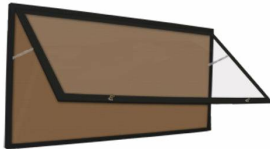

Wall SwingCase 24x48 Extra Large Outdoor Enclosed Bulletin Board Display Case | Metal Cabinet with Lockable XL Single Door

FOR CURRENT PRICING, VISIT THE ID # LISTED ABOVE

Product Details

- 24x48 Extra Large Message Board
- All Weather Outdoor Enclosed Bulletin Board
- Aluminum Display Case Construction
- Wall Mount Display Case 2" Deep
- XL Single Door Lockable Display Case
- Features full-length piano hinges (opens right to left)
- Break-Resistant Clear Acrylic Window
- Security cam-lock on the front of cabinet (2 keys included)
- Overall Display Case Depth: 2"
- Interior Useable Depth: 5/8"
- Portrait and Landscape Orientation Sizes
- 4 outdoor treated metal frame finishes
- Self-healing natural cork
- Weep Holes on cabinet bottom cabinet help expel any water + condensation
- Weather-resistant aluminum backing with silicone sealant
- 24 x 48 Bulletin Board Display Case **for Outdoor and Indoor Use**
- Display case must be **surface-mounted** on the wall
- Call for Custom Outdoor Bulletin Board Sizes

Ordering Options

- Vinyl Covered Cork Board
- Frame Orientation: Portrait or Landscape
- **Landscape Orientation Information** - For outdoor poster cases being built for landscape orientation, the following information below will apply.
 - The hinge placement will always be on Top (**Door Swings Upward**)
 - Prop arms will be added to the unit to support and hold the door.
 - The prop arms will extend the door open at approximately 45 degrees.
- **Door Window: Break Resistant or Tempered Glass**
 - Break Resistant Acrylic: 1/8" thick, lightweight (Standard)
 - 1/4" Tempered Glass for public environments and locations that require this added safety feature. (Upcharge)
 - If chosen we will use our heavy duty door that will change one of 2 dimensions by 1/2". We will contact you if you do not indicate which dimension you would like adjusted in your order notes.
 - The viewable area can decrease by 1/2" or the overall size can be increased by 1/2".