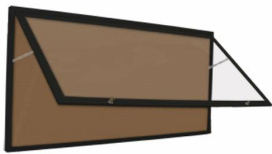

**24x84 Extra Large Outdoor Enclosed Bulletin Board SwingCases (Single Door)**

FOR CURRENT PRICING, VISIT THE ID # LISTED ABOVE

**Product Details**

- 24x84 Extra Large Bulletin Board
- Aluminum Display Case Construction
- Outdoor Enclosed Bulletin Board
- Wall Mount Display Case
- Single Door Lockable Display Case
- Features full length piano hinges (opens right to left)
- Break Resistant Acrylic: Perfect for high traffic or public environments
- Security cam-lock is positioned on front of 24" x 84" frame (2 keys included)
- Overall Display Case Depth: 2"
- Interior Useable Depth: 5/8"
- Portrait and Landscape Orientation Sizes
- 4 outdoor treated metal frame finishes
- Self healing natural cork
- Weep holes provided on bottom to reduce condensation build-up
- Weather resistant aluminum backing with silicone sealant
- Wall Mount 24 x 84 Bulletin Board Display Case For Outdoor and Indoor Use
- Case must be **surface mounted** on the wall
- **Call for Custom Extra Large Outdoor Bulletin Boards!**

()

**Ordering Options**

- Vinyl Covered Cork Board
- Frame Orientation: Portrait or Landscape
- **Landscape Orientation Information** - For outdoor poster cases being built for landscape orientation, the following information below will apply.
  - The hinge placement will always be on Top (**Door Swings Upward**)
  - Prop arms will be added to the unit to support and hold the door.
  - The prop arms will extend the door open at approximately 45 degrees.
- **Door Window: Break Resistant or Tempered Glass**
  - Break Resistant Acrylic: 1/8" thick, lightweight (Standard)
  - 1/4" Tempered Glass for public environments and locations that require this added safety feature. (Upcharge)
    - If chosen we will use our heavy duty door that will change one of 2 dimensions by 1/2". We will contact you if you do not indicate which dimension you would like adjusted in your order notes.
    - The viewable area can decrease by 1/2" or the overall size can be increased by 1/2".