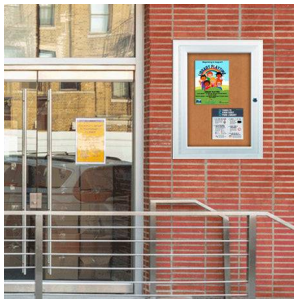

**Outdoor Enclosed Bulletin Boards | 36x48 Metal Cabinet with Single Locking Door for Posters, Signs, Menus and Notices**

FOR CURRENT PRICING, VISIT THE ID # LISTED ABOVE

**Product Details**

- All Weather Outdoor Enclosed Bulletin Board
- Durable 36 x 48 Aluminum Display
- Wall Mount, Single Door Display Case
- full length piano hinge opens right to left
- 36 x 48 Display Case
- Wall Mount Display Board
- **Weather Resistant Cabinet**
- Locking Bulletin Board
- Security cam-lock on front of **36x48** frame (2 keys included)
- Outside Cabinet Dimension Approx 5" Larger than Viewing Area
- Overall Bulletin Board Display Case Depth: **2"**
- Interior Useable display case Depth: **5/8"**
- Break Resistant Acrylic: Perfect for high traffic or public environments
- **4** outdoor treated frame finishes
- Natural tan cork board interior
- Weather Resistant and Made for the Outdoors
- Withstands typical everyday elements - Not water or floodproof
- **Cabinet Weep Holes help drain any water** + reduce condensation build-up
- Weather resistant aluminum backing with silicone sealant
- Enclosed 36x48 Cork Board Case For **OUTDOOR & INDOOR** use
- **36" x 48"** Display Case must be **surface mounted** on the wall
- **Call for Custom Bulletin Board Display Cases**

**Ordering Options**

- Frame Orientation: Portrait or Landscape
- Vinyl covering over cork
- **Door Window: Break Resistant or Tempered Glass**
  - Break Resistant Acrylic: 1/8" thick, lightweight (Standard)
  - 1/4" Tempered Glass for public environments and locations that require this added safety feature. (Upcharge)
    - If chosen we will use our heavy duty door that will change one of 2 dimensions by 1/2". We will contact you if you do not indicate which dimension you would like adjusted in your order notes.
    - The viewable area can decrease by 1/2" or the overall size can be increased by 1/2".