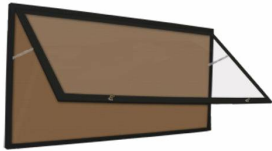

36x96 Extra Large Outdoor Enclosed Bulletin Board SwingCases (Single Door)

FOR CURRENT PRICING, VISIT THE ID # LISTED ABOVE

Product Details

- 36x96 Extra Large Bulletin Board
- Aluminum Display Case Construction
- Outdoor Enclosed Bulletin Board
- Wall Mount Display Case
- Single Door Lockable Display Case
- Features full length piano hinges (opens right to left)
- Break Resistant Acrylic: Perfect for high traffic or public environments
- Security cam-lock is positioned on front of 36" x 96" frame (2 keys included)
- Overall Display Case Depth: 2"
- Interior Useable Depth: 5/8"
- Portrait and Landscape Orientation Sizes
- 4 outdoor treated metal frame finishes
- Self healing natural cork
- Weep holes provided on bottom to reduce condensation build-up
- Weather resistant aluminum backing with silicone sealant
- Wall Mount 36 x 96 Bulletin Board Display Case For Outdoor and Indoor Use
- Case must be **surface mounted** on the wall
- **Call for Custom Extra Large Outdoor Bulletin Boards!**

()

Ordering Options

- Vinyl Covered Cork Board
- Frame Orientation: Portrait or Landscape
- **Landscape Orientation Information** - For outdoor poster cases being built for landscape orientation, the following information below will apply.
 - The hinge placement will always be on Top (**Door Swings Upward**)
 - Prop arms will be added to the unit to support and hold the door.
 - The prop arms will extend the door open at approximately 45 degrees.
- **Door Window: Break Resistant or Tempered Glass**
 - Break Resistant Acrylic: 1/8" thick, lightweight (Standard)
 - 1/4" Tempered Glass for public environments and locations that require this added safety feature. (Upcharge)
 - If chosen we will use our heavy duty door that will change one of 2 dimensions by 1/2". We will contact you if you do not indicate which dimension you would like adjusted in your order notes.
 - The viewable area can decrease by 1/2" or the overall size can be increased by 1/2".