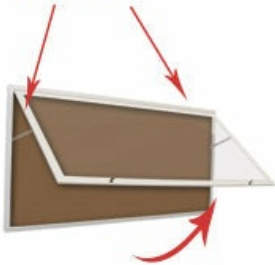

(PICTURES SHOWN, NOT TO SCALE)

Product Details

- Extra Large Outdoor Poster Case
- Cork Bulletin Board Cabinet Panel
- Wall Mount 36x48 Poster Display Case
- Durable Aluminum Display Case Construction
- Single Door Enclosed Bulletin Board
- Features full length piano hinges (opens right to left)
- Security cam-lock on front of 36 x 48 frame (2 keys)
- Overall Poster Case Depth: 2"
- Interior Useable Depth: 5/8"
- 4 outdoor treated metal frame finishes
- Break Resistant Polycarbonate Acrylic Window: Ideal for public environments
- Bulletin board backer with self healing natural cork
- **Weep holes** provided on bottom reduce any condensation build-up
- Weather resistant aluminum backing with silicone sealant
- 36" x 48" Exterior Poster Cases can be wall mounted outdoors and Indoors
- Case must be surface mounted on the wall
- Call For Custom Big, Oversize, X Large Outdoor Poster Case Sizes

Ordering Options

- Vinyl covering over cork
- Frame Orientation: Portrait or Landscape

Door Window: Break Resistant or Tempered Glass

- Break Resistant Acrylic: 1/4" thick, lightweight (Standard)
- Tempered Glass: 1/4" Tempered Glass is offered for public environments

which require this added safety standard. (Upcharge)

Landscape Orientation Information

*For outdoor poster cases being built for landscape orientation, the following information below will apply.

- The hinge placement will always be on Top (Door Swings Upward)
- Prop arms will be added to the unit to support and hold the door.
- The prop arms will extend the door open at approximately 45 degrees.

Landscape Orientation:
Hinges placed on top,
Prop arms included

Door swings upward

Model	Interior Size	Overall Size	Viewable Area (Portrait)	Viewable Area (Landscape)	Ships Via	Shipping Weight
SCPXL-3648	31 1/8" x 43 3/4"	36" x 48" x 2"	29 3/4" x 42"	42" x 29 3/4"	Freight	30