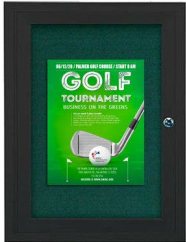

SwingCase Large 42x42 Outdoor Poster Display Case with Enclosed Bulletin Board and Metal Cabinet

FOR CURRENT PRICING, VISIT THE ID # LISTED ABOVE

Product Details

- Large Outdoor Poster Case 42x42
- Wall Mount, Weather-Resistant Cabinet
- Durable Aluminum Display Case Construction
- Cork Bulletin Board Interior Panel
- Mitered Poster Display Case Corners
- Enclosed 42x42 Wall Mounted Display Cabinet with Single Door
- Full-Length Solid Piano Hinge (opens right to left)
- Enclosed Locking Poster Case
- Security cam-lock on front of cabinet (2 keys included)
- Overall Poster Case Depth: 2"
- Interior Useable Depth: 5/8"
- Four outdoor treated metal frame finishes
- Break-Resistant Clear Acrylic Window
- Withstands typical everyday outside elements: Not water or floodproof
- Bottom Cabinet Weep Holes Help Expel Water + Dissipate Condensation
- Weather-resistant aluminum backing with silicone sealant
- 42x42 Exterior Display Cases **for Outdoor and Indoor Use**
- Display Case 42" x 42" must be surface mounted on the wall
- Contact Us for Custom Outdoor Poster Cases.

Ordering Options

- Frame Orientation: Portrait or Landscape
- Vinyl covering over cork
- **Door Window: Break Resistant or Tempered Glass**
 - Break Resistant Acrylic: 1/8" thick, lightweight (Standard)
 - 1/4" Tempered Glass for public environments and locations that require this added safety feature. (Upcharge)
 - If chosen we will use our heavy duty door that will change one of 2 dimensions by 1/2". We will contact you if you do not indicate which dimension you would like adjusted in your order notes.
 - The viewable area can decrease by 1/2" or the overall size can be increased by 1/2".