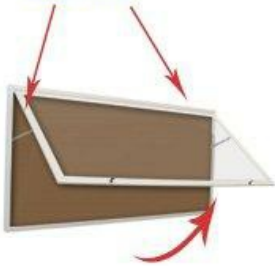

- Extra Large Outdoor Poster Case
- Cork Bulletin Board Internal Case Panel
- Wall Mount 36x84 Poster Display Case
- Durable Aluminum Display Case Construction
- Single Door Enclosed Bulletin Board
- Features full length piano hinges (opens right to left)
- Security cam-lock is positioned on front of 36 x 84 frame (2 keys included)
- Overall Poster Case Depth: 2"
- Interior Useable Depth: 5/8"
- 4 outdoor treated metal frame finishes
- Break Resistant Polycarbonate Acrylic Window: Ideal for public environments
- Bulletin board backer with self healing natural cork
- Weep holes provided on bottom to reduce any condensation build-up
- Weather resistant aluminum backing with silicone sealant
- 36" x 84" Exterior Poster Cases can be wall mounted outdoors and Indoors
- Case must be **surface mounted** on the wall
- [Call For Custom Big, Oversize, X Large Outdoor Poster Case Sizes](#)

Ordering Options

- Vinyl covering over cork
- Frame Orientation: Portrait or Landscape

Door Window: Break Resistant or Tempered Glass

- Break Resistant Acrylic: 1/4" thick, lightweight (Standard)
- Tempered Glass: 1/4" Tempered Glass is offered for public environments

which require this added safety standard. (25% Upcharge)

Landscape Orientation Information

*For outdoor poster cases being built for landscape orientation, the following information below will apply.

- The hinge placement will always be on Top (Door Swings Upward)
- Prop arms will be added to the unit to support and hold the door.
- The prop arms will extend the door open at approximately 45 degrees.

Landscape Orientation:
Hinges placed on top,
Prop arms included

Door swings upward

Model	Interior Size	Overall Size	Viewable Area (Portrait)	Viewable Area (Landscape)	Ships Via	Shipping Weight
SCPXL-3684	31 1/8" x 79 3/4"	36" x 84" x 2"	29 3/4" x 78"	78" x 29 3/4"	Freight	61