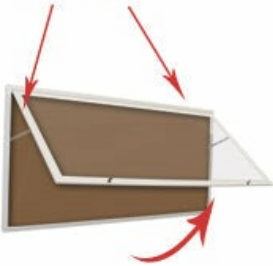

SwingCase 24x72 Extra Large Outdoor Enclosed Poster Cases (Single Door)

FOR CURRENT PRICING, VISIT THE ID # LISTED ABOVE

**24 x 72
EXTRA LARGE**

Enclosed Poster Case

(PICTURES SHOWN, NOT TO SCALE)

**Landscape Orientation:
Hinges placed on top,
Prop arms included**

Door swings upward

Product Details

- Extra Large Outdoor Poster Case
- Cork Bulletin Board Internal Case Panel
- Wall Mount 24x72 Poster Display Case
- Durable Aluminum Display Case Construction
- Single Door Enclosed Bulletin Board
- Features full length piano hinges (opens right to left)
- 2Security cam-lock is positioned on front of 24 x 72 frame (2 keys included)
- Overall Poster Case Depth: 2"
- Interior Useable Depth: 5/8"
- 4 outdoor treated metal frame finishes
- Break Resistant Polycarbonate Acrylic Window: Ideal for public environments
- Bulletin board backer with self healing natural cork
- Weep holes provided on bottom to reduce any condensation build-up
- Weather resistant aluminum backing with silicone sealant
- 24" x 72" Exterior Poster Cases can be wall mounted outdoors and Indoors
- Case must be **surface mounted** on the wall
- [Call For Custom Big, Oversize, X Large Outdoor Poster Case Sizes](#)

Ordering Options

- Vinyl covering over cork
- Frame Orientation: Portrait or Landscape

Door Window: Break Resistant or Tempered Glass

- Break Resistant Acrylic: 1/4" thick, lightweight (Standard)
- Tempered Glass: 1/4" Tempered Glass is offered for public environments

Model	Interior Size	Overall Size	Viewable Area (Portrait)	Viewable Area (Landscape)	Ships Via	Shipping Weight
SCPXL-2472	19 1/8" x 67 3/4"	24" x 72" x 2"	17 3/4" x 66"	66" x 17 3/4"	Freight	36