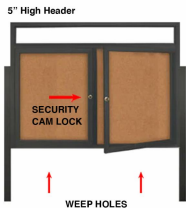

Standing Outdoor Enclosed Poster Display Cases with Header, Lights, Posts | 2 and 3 Doors | 35+ Sizes

**FOR CURRENT PRICING, VISIT THE ID # LISTED ABOVE
FREE SHIPPING**

Product Details

- **Outdoor Poster Display Stand**
- Weatherproof Display Cabinet
- Stand and Cabinet Constructed in Durable Aluminum
- 2 and 3 Door Display Cases
- Two 8' Foot Metal Posts 2"x2"x96"
- **Lighted Display with Energy Efficient, Long Lasting LED Strip Lighting**
- 5" White Message Header Panel for 3" High Text
- Enclosed Cork Bulletin Board Display Interior
- Features full length piano hinges support each door
- Locking Display Case Cabinet Doors
- Security cam-lock is positioned on the front of each door (2 keys included)
- Corner Style: Classic Mitered Style
- Overall Depth: **3 1/8"**
- Interior Useable Depth: **1 5/8"**
- 4 outdoor treated frame finishes
- Break Resistant Acrylic: Perfect for high traffic or public environments
- Self healing natural cork interior
- **Weep holes** provided on bottom to reduce condensation build-up
- Weather resistant aluminum backing with silicone sealant
- Post Dimensions: 2" x 2" x 96" (8 Feet High)
- Posts are attached to the case through the sides. Pre-drilled holes will be provided on the posts for easy display case mounting
- Posts should be secured at least 3 feet into the ground for proper support.
- **Free Shipping** on Outside Enclosed Poster Display Case Lighted w Header
- **Call to customize Outdoor Poster Cases**

Header Details

- UPPERCASE Helvetica vinyl lettering
- **Black lettering on a 5" white header (3" max text height)**

IMPORTANT HEADER ORDERING DETAILS

Please type your message in the text box when making your selections, and we will try to keep your message on one line unless otherwise specified. If we can't fit your message on one line we will center your copy on two lines. For the customer that needs a specific font, color or text positioning, you may call customer service with your requests.