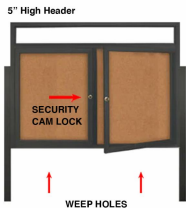

**Standing Outdoor Enclosed Poster Display Cases with Header, Lights, Posts | 2 and 3 Doors | 35+ Sizes**

**FOR CURRENT PRICING, VISIT THE ID # LISTED ABOVE  
FREE SHIPPING**

**Product Details**

- **Outdoor Poster Display Stand**
- Weatherproof Display Cabinet
- Stand and Cabinet Constructed in Durable Aluminum
- 2 and 3 Door Display Cases
- Two 8' Foot Metal Posts 2"x2"x96"
- **Lighted Display with Energy Efficient, Long Lasting LED Strip Lighting**
- 5" White Message Header Panel for 3" High Text
- Enclosed Cork Bulletin Board Display Interior
- Features full length piano hinges support each door
- Locking Display Case Cabinet Doors
- Security cam-lock is positioned on the front of each door (2 keys included)
- Corner Style: Classic Mitered Style
- Overall Depth: **3 1/8"**
- Interior Useable Depth: **1 5/8"**
- 4 outdoor treated frame finishes
- Break Resistant Acrylic: Perfect for high traffic or public environments
- Self healing natural cork interior
- **Weep holes** provided on bottom to reduce condensation build-up
- Weather resistant aluminum backing with silicone sealant
- Post Dimensions: 2" x 2" x 96" (8 Feet High)
- Posts are attached to the case through the sides. Pre-drilled holes will be provided on the posts for easy display case mounting
- Posts should be secured at least 3 feet into the ground for proper support.
- **Free Shipping** on Outside Enclosed Poster Display Case Lighted w Header
- **Call to customize Outdoor Poster Cases**

**Header Details**

- UPPERCASE Helvetica vinyl lettering
- **Black lettering on a 5" white header (3" max text height)**

**IMPORTANT HEADER ORDERING DETAILS**

Please type your message in the text box when making your selections, and we will try to keep your message on one line unless otherwise specified. If we can't fit your message on one line we will center your copy on two lines. For the customer that needs a specific font, color or text positioning, you may call customer service with your requests.