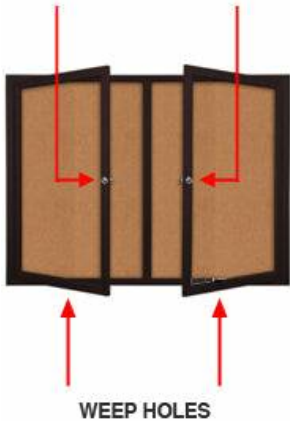

Enclosed Outdoor Bulletin Boards | Locking 2 and 3 Door Metal Display Cases in 35+ Sizes

FOR CURRENT PRICING, VISIT THE ID # LISTED ABOVE

Product Details

- 2 and 3 Door Outdoor Display Cases
- Enclosed Bulletin Board
- Wall Mount Weather Resistant Aluminum Cabinet
- Cork Bulletin Board Interior Panel
- Features full length piano hinges support each door
- Locking Display Case
- Security cam-lock on the front of each door (2 keys)
- Corner Style: Classic Mitered Style
- Overall Display Case Depth: 2"
- Interior Useable Depth: 5/8"
- 4 outdoor treated metal frame finishes
- Break Resistant Acrylic: Ideal for high traffic public environments
- Natural Tan Cork Board Interior Surface
- Withstands typical everyday outside elements - Not waterproof or floodproof
- Cabinet **Weep Holes** helps expel any water + reduces condensation build-up
- Weather resistant aluminum backing with silicone sealant
- Cabinet must be surface mounted on the wall
- **Free Shipping:** All Wall Outdoor Display Cases Multiple Doors
- Call to Buy Custom Outdoor Bulletin Boards 1-2-3 Door

Ordering Options

- Vinyl covering over corkboard
- Plastic Clear or Multi-Color Push Pins (100 per box)
- **Door Window: Break Resistant or Tempered Glass**
 - Break Resistant Acrylic: 1/8" thick, lightweight (Standard)
 - 1/4" Tempered Glass for public environments and locations that require this added safety feature. (Upcharge)
 - If chosen we will use our heavy duty door that will change one of 2 dimensions by 1/2". We will contact you if you do not indicate which dimension you would like adjusted in your order notes.
 - The viewable area can decrease by 1/2" or the overall size can be increased by 1/2".

SECURITY CAM LOCK

Model	Overall Size	Viewable Area (per door)	Number of Doors	Ships Via	Shipping Weight
SCBB234-4040	40" Wide x 40" High	15 1/4" x 35"	2	Freight	37 LBS
SCBB234-4050	40" Wide x 50" High	15 1/4" x 45"	2	Freight	46 LBS
SCBB234-4232	42" Wide x 32" High	16 1/4" x 27"	2	Freight	33 LBS