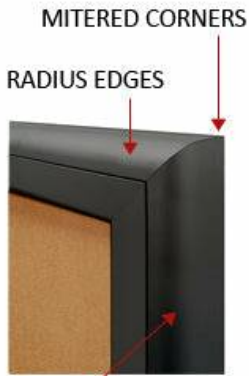

RADIUS EDGES on ALL 4 Sides
Sleek and Contemporary Design

Model	Interior Size	Viewable Area	Overall Size (Portrait)	Overall Size (Landscape)	Ships Via	Shipping Weight
SCBBRL-1319	14 1/4" x 20 3/4"	12 3/4" x 19" (Landscape 18 3/4" x 13")	18" x 24"	24" x 18"	UPS	25
SCBBRL-1824	19 1/4" x 25 3/4"	18" x 24"	23 1/4" x 29"	29 1/4" x 23"	UPS	27
SCBBRL-1931	20 1/4" x 32 3/4"	18 3/4" x 31" (Landscape 30 3/4" x 19")	24" x 36"	36" x 24"	UPS	23
SCBBRL-2228	23 1/4" x 29 3/4"	22" x 28"	27 1/4" x 33"	33 1/4" x 27"	UPS	28