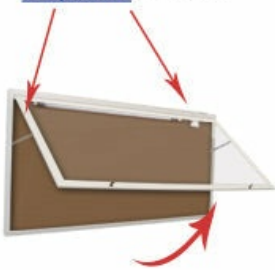

[CUSTOM HEADER / LOGO (Upcharge)](#)

This is for or those customers that wish to send us a specific FONT, COLOR, or LOGO. Make sure to enter **CUSTOM LOGO** in the empty **Text Box** above the Green ADD to CART button. We will contact you once the order has been received to instruct you on how to submit the HI-Res EPS File to us.

Landscape Orientation:
Hinges placed on top,
[Prop arms](#) included