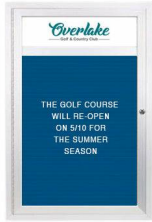

Outdoor Enclosed Letter Boards with Header | Wall Mount, Single Door Metal Cabinet in 10 Sizes + Custom

FOR CURRENT PRICING, VISIT THE ID # LISTED ABOVE

Product Details

- Outdoor Letter Board Display Cases + Header
- Enclosed Message Board Metal Cabinet
- Your Personalized Text Header Printed Free
- Wall Mount, Changeable Letterboard, Single Door
- Weather-Resistant and Made for the Outdoors
- Aluminum Constructed Cabinet
- 5" High White Message Header Panel
- Your Personalized Header Text Message Printed Free
- Text Printed up to 3" ALL CAPS Black Helvetica Font
- **Optional** Custom Header: Logo, Graphic Image or Different Font Style
- Full-Length, Solid Piano Hinge (opens right to left)
- Security Cam-Lock on Front of Cabinet (2 keys included)
- Overall Cabinet Depth: **3 1/8"**
- Interior Useable Depth: **1 5/8"**
- Four Outdoor Treated Metal Finishes
- Break-Resistant Clear Acrylic Window
- Standard Grooved Black Letter Board Panel
- **Optional** Vinyl Covered Letter Board Colors
- 1/4" spaced grooves in vinyl letterboard for easy letter and number insertion
- 3/4" White Helvetica letters and numbers included (290 Character Sprue Set)
- **Optional:** Letter Sets in Character Heights; 1/2", 3/4", 1", 2", 3"
- **Weep Holes** on Bottom Cabinet Help Expel Water + Dissipate Condensation
- Weather Resistant Aluminum Backing with Silicone Sealant
- Withstands Typical Everyday Outside Elements: Not Flood or Waterproof
- **4 Larger Sizes SHIPS FREE FREIGHT** (see Size Chart ICON for details)
- SwingCase Enclosed Letter Boards for **INDOOR** or **OUTDOOR** use
- Display Case Must be Surface Mounted on the Wall.
- Contact Us for Custom Letter Boards for Exterior and Indoor Applications