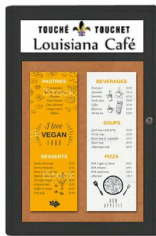

Outdoor Enclosed Menu Display Cases with Personalized Message Header | Radius Edge Cabinet Corners in 12+ Sizes

FOR CURRENT PRICING, VISIT THE ID # LISTED ABOVE

Product Details

- Outdoor Restaurant Menu Display Case
- Single Door, Durable Aluminum Cabinet Design
- Contemporary Sleek Radius Edge Cabinet Corners
- 5" High White Message Header Panel
- Metal Display Case with Smooth Mitered Cut Radius Corners
- Wall Mount Lockable Display Case 12+ Sizes + Custom
- Enclosed Cork Bulletin Board to Pin Menu Sheets
- Weather-Resistant and Made for the Outdoors
- 5" high White Message Header Panel
- Your Personalized Message Header Text Printed Free
- Your Text Message Printed up to 3" High ALL CAPS Black Helvetica Font
- **Optional:** Custom Message Header with LOGO, Image, Different Font Style
- Single door with full-length piano hinge (opens right to left)
- Security Cam-Lock on front of frame (2 keys included)
- Overall Menu Display Case Depth: 2"
- Interior Useable Depth: 5/8"
- 4 outdoor treated frame case finishes
- Break Resistant Clear Acrylic Window:
- Natural cork interior surface
- Withstands typical everyday exterior elements. Not floodproof
- Bottom Cabinet **Weep Holes** help drain any water
- Vents help to reduce any condensation build-up
- Weather resistant aluminum backing with silicone sealant
- Exterior or Indoor Display Case Applications
- Call for Custom Outdoor Menu Cases Sizes and Styles

Header Details

- UPPERCASE Helvetica vinyl lettering
- Black lettering on a 5" white header (3" max text height)

**IMPORTANT HEADER ORDERING DETAILS**

Please type your message in the text box provided below, we will try to keep your message on one line unless otherwise specified. If we can't fit your message on one line we will center your copy on two lines. For the customer that needs a specific font, color or text positioning, you may call customer service with your requests.