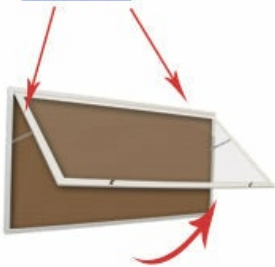

Extra Large Outdoor Enclosed Poster Display Cases | SwingCase Single Locking Door 15+ Sizes & Custom

FOR CURRENT PRICING, VISIT THE ID # LISTED ABOVE

Product Details

- Extra Large Outdoor Poster Display Case
- SwingCase Wall Mount Enclosed Bulletin Board
- Durable Aluminum Display Case Construction
- Weather-Resistant Display Cabinet
- XL Single Hinged Door, Locking Display Poster Case
- Extra Large Viewing Area
- Full-length piano hinge (opens right to left)
- Security cam-lock on the front of cabinet door (2 keys included)
- Overall Poster Case Depth: 2"
- Interior Useable Depth: 5/8"
- Four outdoor treated frame metal case finishes
- Break-Resistant, Clear Acrylic Window | Tempered Glass Optional
- Natural Interior Bulletin Board Surface
- Bottom Cabinet Weep Holes help expel any water + reduce condensation
- Weather-resistant aluminum backing with silicone sealant.
- Withstands typical everyday exterior elements. Not flood or waterproof
- Exterior Poster Cases for Outdoors and Indoor Applications
- The display case must be surface mounted on the wall.
- **FREE SHIPPING** On All Extra-Large Outdoor Poster Cases
- Contact us for Custom Outdoor Poster Case Sizes

which require this added safety standard. (Upcharge)

Landscape Orientation Information

*For outdoor poster cases being built for landscape orientation, the following information below will apply.

- The hinge placement will always be on Top (Door Swings Upward)
- Prop arms will be added to the unit to support and hold the door.
- The prop arms will extend the door open at approximately 45 degrees.

Landscape Orientation:
Hinges placed on top,
Prop arms included

Door swings upward

Model	Interior Size	Overall Size	Viewable Area (Portrait)	Viewable Area (Landscape)	Ships Via	Shipping Weight
SCPXL-2448	20 1/8" x 44 3/4"	24" x 48" x 2"	17 3/4" x 42"	42" x 17 3/4"	Freight	26
SCPXL-2460	20 1/8" x 56 3/4"	24" x 60" x 2"	17 3/4" x 54"	54" x 17 3/4"	Freight	30