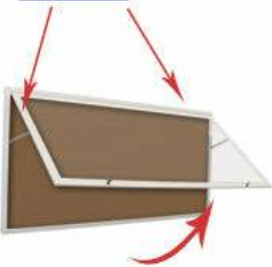

Landscape Orientation:
Hinges placed on top,
Prop arms included