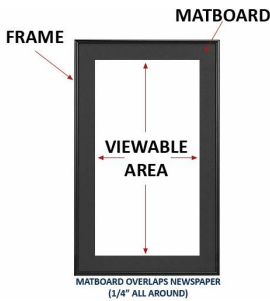

Philadelphia Eagles Super Bowl LII Champions Newspaper Metal Display Frame

FOR CURRENT PRICING, VISIT THE ID # LISTED ABOVE
FREE SHIPPING

Product Details

- Classic Newspaper Frame
- Display your Philadelphia Eagles Super Bowl Champions Paper
- Frame Only, Newspaper **NOT** Included
- Custom Metal Picture Frame with Beveled Matboard
- Newspaper Frame Profile for Silver, Gold, and Black Finishes: 3/8" Wide
- Newspaper Frame Profile for Cyber Green and White Finishes: 7/16" Wide
- Wall Mount Newspaper Picture Frame
- Overall Frame Depth for Silver, Gold, and Black Finishes: 1"
- Overall Frame Depth for Cyber Green and White Finishes: 1 5/16"
- Newspaper Thickness: Frames accommodate up to 10 Pages
- Frame Orientation: All sizes come standard in PORTRAIT orientation
- 8 Aluminum frame finishes
- Beveled Matboard: 5 colors
- Strong lightweight acrylic provides a clear viewing window
- 1/8" Cardboard Backer
- Installs Easily: Mounting & Framing hardware included
- Newspaper Display Frames for **INDOOR USE ONLY!**
- Call to customize the Newspaper Size (Broad or Tabloid)
- Call for Custom Newspaper Styles (Frame or Matboard Color)

- Matboard Colors
- Backing Board: Choose to upgrade your backer to Acid Free Foamboard

Acrylic Window

- Clear Acrylic (Standard...Included in Price)
- Strong lightweight acrylic provides a clear viewing window
- Non-Glare (See Pricing)
- Reduces glare from natural or artificial light
- Break Resistant (See Pricing)
- High Impact acrylic, perfect for high traffic or public environments
- Ultra Violet Filter Conservation Grade (See Pricing)
- Protects against fading, yellowing, loss of value

IMPORTANT - We Need Your Newspaper Size

IMPORTANT! WE NEED YOUR NEWSPAPER SIZE

Newspaper sizes are constantly changing in this day and age. For that reason we require you to measure your newspaper and provide the **EXACT** dimensions (Width x Height)