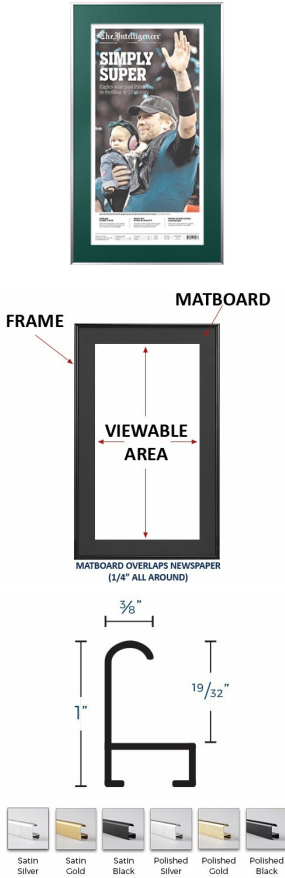

- Matboard Colors
- Backing Board: Choose to upgrade your backer to Acid Free Foamboard

Acrylic Window

- **Clear Acrylic (Standard...Included in Price)**
- Strong lightweight acrylic provides a clear viewing window
- **Non-Glare (See Pricing)**
- Reduces glare from natural or artificial light
- **Break Resistant (See Pricing)**
- High Impact acrylic, perfect for high traffic or public environments
- **Ultra Violet Filter Conservation Grade (See Pricing)**
- Protects against fading, yellowing, loss of value

IMPORTANT - We Need Your Newspaper Size

IMPORTANT! WE NEED YOUR NEWSPAPER SIZE

Newspaper sizes are constantly changing in this day and age. For that reason we require you to measure your newspaper and provide the **EXACT** dimensions (Width x Height)

When ordering the Newspaper Frame below, make sure to provide your **EXACT** newspaper measurements into the blank text box labeled: **"Enter Your EXACT Newspaper Size"** This is the size we will build the newspaper frame for.

ANY QUESTIONS...LET US KNOW!!!

Model	Ships Via	Shipping Weight
MNCT	FedEx	8