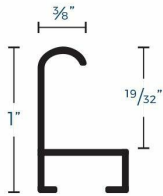

Philadelphia Eagles Super Bowl LII Champions Newspaper Metal Display Frame

FOR CURRENT PRICING, VISIT THE ID # LISTED ABOVE
FREE SHIPPING

Product Details

- Classic Newspaper Frame
- Display your Philadelphia Eagles Super Bowl Champions Paper
- Frame Only, Newspaper **NOT** Included
- Custom Metal Picture Frame with Beveled Matboard
- Newspaper Frame Profile for Silver, Gold, and Black Finishes: 3/8" Wide
- Newspaper Frame Profile for Cyber Green and White Finishes: 7/16" Wide
- Wall Mount Newspaper Picture Frame
- Overall Frame Depth for Silver, Gold, and Black Finishes: 1"
- Overall Frame Depth for Cyber Green and White Finishes: 1 5/16"
- Newspaper Thickness: Frames accommodate up to 10 Pages
- Frame Orientation: All sizes come standard in PORTRAIT orientation
- 8 Aluminum frame finishes
- Beveled Matboard: 5 colors
- Strong lightweight acrylic provides a clear viewing window
- 1/8" Cardboard Backer
- Installs Easily: Mounting & Framing hardware included
- Newspaper Display Frames for **INDOOR USE ONLY!**
- Call to customize the Newspaper Size (Broad or Tabloid)
- Call for Custom Newspaper Styles (Frame or Matboard Color)

IMPORTANT - We Need Your Newspaper Size

IMPORTANT! WE NEED YOUR NEWSPAPER SIZE

Newspaper sizes are constantly changing in this day and age. For that reason we require you to measure your newspaper and provide the **EXACT** dimensions (Width x Height)

When ordering the Newspaper Frame below, make sure to provide your **EXACT** newspaper measurements into the blank text box labeled: **"Enter Your EXACT Newspaper Size"**
This is the size we will build the newspaper frame for.