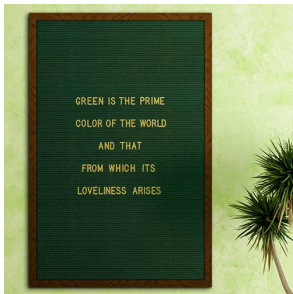

### Green or Blue Felt Letter Board with 24x36 Wood Frame in 3 Finishes

FOR CURRENT PRICING, VISIT THE ID # LISTED ABOVE

#### Product Details

- Felt Letter Board
- Choose Blue Letter Board or Green Letter Board
- Wood Framed Letterboard
- Overall Felt Letter Board Size: 24 x 36
- Overall Depth: 7/8"
- Wood Frame (1" wide) borders the felt letter board
- Wood Frame Finishes: **Light Oak, Cherry, Walnut**
- Felt letterboard with 1/4" grooves for easy letter/number insertion
- FREE 3/4" White Helvetica letters and numbers included (290 Characters)
- Hanging Hardware is riveted onto the back for easy wall or ceiling mount
- **Optional:** Colorful Plastic Letter Sets in a Variety of Sizes
- **Optional:** Spray Painted Letters in **Red, Yellow, Gold, Silver + More**
- Contact Us for Custom Colors Letter Sets Quote
- 24" x 36" Open Face felt letter board displays **for INDOOR use only**
- Contact Us for Custom Size Framed and Unframed Letter Boards

#### Ordering Options

- Optional colors for felt letterboard panel
- Optional letter & character sets (1/2", 3/4", 1", 2", 3")

Model	Overall Letter Board Size	Viewable Area	Ships Via	Shipping Weight
OFWLBFGB-2436	24" x 36"	22" x 36"	UPS	9 LBS