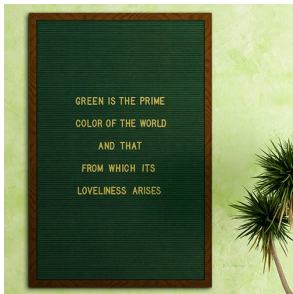

### Green or Blue Felt Letter Board with 24x36 Wood Frame

FOR CURRENT PRICING, VISIT THE ID # LISTED ABOVE

#### Product Details

- Felt Letter Board
- Choose Blue Letter Board or Green Letter Board
- Wood Framed Letterboard
- Overall Felt Letter Board Size: 24 x 36
- Overall Depth: 7/8"
- Wood Frame (1" wide) borders the felt letter board
- Wood Frame Finishes: **Light Oak, Cherry, Walnut**
- Felt letterboard with 1/4" grooves for easy letter/number insertion
- FREE 3/4" White Helvetica letters and numbers included (290 Characters)
- Hanging Hardware is riveted onto the back for easy wall or ceiling mount
- 24" x 36" Open Face felt letter board displays **for INDOOR use only**
- Optional Colorful Plastic Letter Sets in a Variety of Sizes
- **Optional** Spray Painted Letters in RED, YELLOW, GOLD, SILVER, ORANGE
- Call for Custom Colors Letter Sets Quote
- Call to Custom Size Open Face Framed Letter Boards

#### Ordering Options

- Optional colors for felt letterboard panel
- Optional letter & character sets (1/2", 3/4", 1", 2", 3")

Model	Overall Letter Board Size	Viewable Area	Ships Via	Shipping Weight
OFWLBFGB-2436	24" x 36"	22" x 36"	UPS	9 LBS