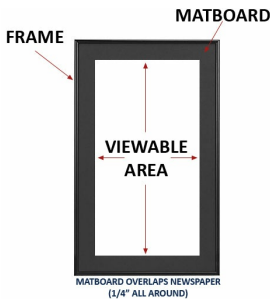

### Houston Astros 2017 World Series Champions Newspaper Frame | Classic Wood Picture Frame with Beveled Matboard

FOR CURRENT PRICING, VISIT THE ID # LISTED ABOVE  
FREE SHIPPING

#### Product Details

- Classic Wood Newspaper Frame with Matboard
- For Houston Astros World Series Champs Newspaper
- Send in the Size of your Newspaper When Ordering
- **Frame Only, Newspaper NOT Included**
- **Frame Profile: 1 3/8" Wide**
- Overall Wood Frame Depth: 3/4"
- Wall Mount Newspaper Picture Frame
- Newspaper Thickness: Frames accommodate up to 10 Pages
- Frame Orientation: All sizes come standard in **PORTRAIT** orientation
- **9** Wood frame finishes available
- Beveled Matte Board: Choose from a variety of colors
- Strong lightweight acrylic provides a clear viewing window
- 1/8" Cardboard Backer
- Installs Easily: Mounting & Framing hardware included
- Newspaper display frames **for INDOOR USE ONLY**
- Call to customize the Newspaper Size (Broad or Tabloid)
- Call to customize the Newspaper Style (Frame or Matboard Color)

##### IMPORTANT! WE NEED YOUR NEWSPAPER SIZE

Newspaper sizes are constantly changing in this day and age. For that reason we require you to measure your newspaper and provide the **EXACT** dimensions (Width x Height)