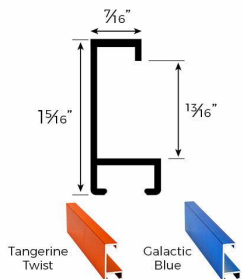

Houston Astros 2017 World Series Champions Newspaper Frame | Classic Metal Picture Frame with Beveled Matboard

FOR CURRENT PRICING, VISIT THE ID # LISTED ABOVE
FREE SHIPPING

Product Details

- Classic Metal Newspaper Frame with Matboard
- For Houston Astros World Series Champs Newspaper
- Send in the Size of your Newspaper When Ordering
- **Frame Only, Newspaper NOT Included**
- Custom Metal Picture Frame
- Newspaper Frame Profile for Silver, Gold, & Black: **3/8" Wide**
- Newspaper Frame Profile for Tangerine & Blue: **7/16" Wide**
- Wall Mount Newspaper Picture Frame
- Overall Frame Depth for Silver, Gold, & Black: **1"**
- Overall Frame Depth for Tangerine & Purple: **1 5/16"**
- Newspaper Thickness: Frames accommodate up to 10 Pages
- Frame Orientation: All sizes come standard in **PORTRAIT** orientation
- **8** Aluminum frame finishes available
- Beveled Matboard: **5** colors available
- Strong lightweight acrylic provides a clear viewing window
- 1/8" Cardboard Backer
- Installs Easily: Mounting & Framing hardware included
- Newspaper Display Frames for **INDOOR USE ONLY**
- Call to customize the Newspaper Size (Broad or Tabloid)
- Call for Custom Newspaper Styles (Frame or Matboard Color)