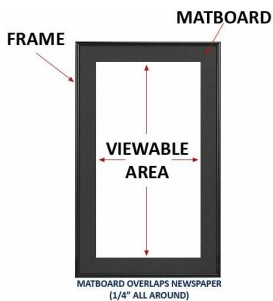

Houston Astros 2017 World Series Champions Newspaper Frame | Classic Metal Picture Frame with Beveled Matboard

FOR CURRENT PRICING, VISIT THE ID # LISTED ABOVE
FREE SHIPPING

Product Details

- Classic Metal Newspaper Frame with Matboard
- For Houston Astros World Series Champs Newspaper
- Send in the Size of your Newspaper When Ordering
- **Frame Only, Newspaper NOT Included**
- Custom Metal Picture Frame
- Newspaper Frame Profile for Silver, Gold, & Black: **3/8" Wide**
- Newspaper Frame Profile for Tangerine & Blue: **7/16" Wide**
- Wall Mount Newspaper Picture Frame
- Overall Frame Depth for Silver, Gold, & Black: **1"**
- Overall Frame Depth for Tangerine & Purple: **1 5/16"**
- Newspaper Thickness: Frames accommodate up to 10 Pages
- Frame Orientation: All sizes come standard in **PORTRAIT** orientation
- **8** Aluminum frame finishes available
- Beveled Matboard: **5** colors available
- Strong lightweight acrylic provides a clear viewing window
- 1/8" Cardboard Backer
- Installs Easily: Mounting & Framing hardware included
- Newspaper Display Frames for **INDOOR USE ONLY**
- Call to customize the Newspaper Size (Broad or Tabloid)
- Call for Custom Newspaper Styles (Frame or Matboard Color)

IMPORTANT - We Need Your Newspaper Size

IMPORTANT! WE NEED YOUR NEWSPAPER SIZE

Newspaper sizes are constantly changing in this day and age. For that reason we require you to measure your newspaper and provide the **EXACT** dimensions (Width x Height)