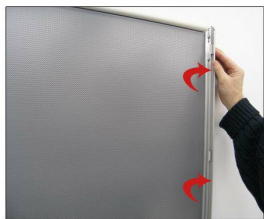

#### Product Details

- Slim 24x30 Snap Poster Frame 1" Wide
- Quick Ship, Budget-Friendly Poster Frame
- Wall Mount, Fast Change Graphic Materials
- Aluminum Snap Frame: All 4 frame rails snap-open
- Holds thin printed 24x30 Poster Inserts
- Front Loading Frame for 24x30 Posters, Signage
- Snap Frame Profile: 1-Inch Wide
- Narrow profile offers 1/2" overall off the wall depth
- Accepts printed material up to 1/16" thick
- Viewable Area: Moulding overlaps poster insert by 3/8" all around
- (2) Anodized Aluminum snap frame finishes available
- Thin, durable styrene backer board provides rigidity for your poster
- Anti-Reflective PETG overlay is included to protect your poster insert
- No Tools! All four frame sides snap-open easily by hand
- SwingSnap poster frames can mount either **Portrait or Landscape**
- Installs Easily: Punched holes in frame allow for easy surface mounting
- Hanging hardware is included

#### Frames Shipped FULLY ASSEMBLED

- Aluminum snap-open displays are for **INDOOR** or **\*\*OUTDOOR** use

\*\*Make sure you laminate your insert material if going outdoors

\*\*Poster Snap Frames are weather resistant...not water-proof

FRONT LOADING - FAST CHANGE  
OF POSTERS AND SIGNAGE