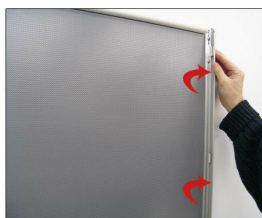

SwingSnap XL Poster Snap Frame 30x40 with Sleek 1" Wide Aluminum Frame Profile

FOR CURRENT PRICING, VISIT THE ID # LISTED ABOVE

Product Details

- SwingSnap Extra Large 30x40 Snap Frame
- Fast Change Poster Frame and Sign Holder
- Snap Frame Aluminum Frame Profile: 1-inch Wide
- Holds 30 x 40 Graphic Sizes
- Quick-Changing: all 4 frame rails snap open for easy poster changes
- Front-Loading frame for 30x40 posters and other signage
- Narrow profile offers 1/2" overall off-the-wall depth
- Accepts printed material up to **1/16" thick**
- Viewable Area: Moulding overlaps poster insert by 3/8" all around
- Two Anodized Aluminum Snap Frame Finishes. Black and Silver
- Thin, durable styrene backer board provides rigidity for your poster
- Anti-Reflective PETG overlay included to protect your poster insert
- **No Tools!** All four frame sides snap open easily by hand
- SwingSnap poster frames wall mount **Portrait or Landscape**
- Installs Easily: Punched holes in the frame back for easy surface mounting
- Aluminum snap-open display frames are for Indoor or **Outdoor use
- Hanging hardware included

Frames Shipped FULLY ASSEMBLED

- Aluminum snap-open displays are for **INDOOR** or ****OUTDOOR** use

**Be sure to laminate your insert material if going outdoors

**Poster Snap Frames are weather resistant, not water-proof