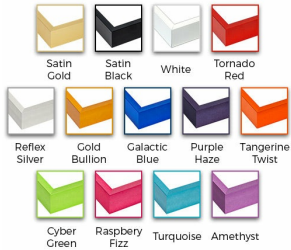

### Access Cork Board, Open Face 48 x 72 Colorful Metal Framed Bulletin Boards

FOR CURRENT PRICING, VISIT THE ID # LISTED ABOVE

Variety of Frame Colors

#### Product Details

- **Colorful Framed Access Cork Boards**
- **48" x 72" Cork Board**
- Open Face Colorful Metal Framed Cork Board
- Natural Tan Board
- Metal Frame Profile: **7/16" Wide** ( )
- Metal Picture Frame Style with Flat Top Face Profile
- Sleek Design Aluminum Frame
- **12+** Colorful Metal Frame Finishes
- **Portrait and Landscape Sizes**
- **48"x72"** is the Outside Frame Dimension
- Overall Frame Depth: **1 5/16"**
- **Perfect for Business, Office or Home Use**
- Optional: Colorful Fabric Covered Cork
- Hanging Hardware on the frame back for easy wall mounting
- Use push pins, tacks or map pins for posting materials
- Call for custom Cork Board Sizes, Frame Styles, Fabrics
- Access Cork Boards Open Face **48 x 72** Display **for INDOOR use only**

#### Ordering Options

- Frame Orientation: Portrait or Landscape
- Fabric Covering over Cork Bulletin Board (see 20+ colors below)
- Hard Plastic Push Pins: Clear or Multi-Color pins (100 per box)

Model	Cork Board (Overall Frame Size)	Orientation
OFCORKM117-2448	24" x 48"	Portrait or Landscape