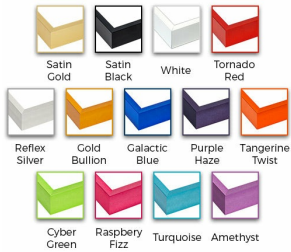

Access Cork Board, Open Face 10 x 12 Colorful Metal Framed Bulletin Boards

FOR CURRENT PRICING, VISIT THE ID # LISTED ABOVE
FREE SHIPPING

Variety of Frame Colors

Product Details

- **Colorful Framed Access Cork Boards**
- **10" x 12" Cork Board**
- Open Face Colorful Metal Framed Cork Board
- Natural Tan Board
- Metal Frame Profile: **7/16" Wide** ()
- Metal Picture Frame Style with Flat Top Face Profile
- Sleek Design Aluminum Frame
- **12+** Colorful Metal Frame Finishes
- **Portrait and Landscape Sizes**
- **10"x12"** is the Outside Frame Dimension
- Overall Frame Depth: **1 5/16"**
- **Perfect for Business, Office or Home Use**
- Optional: Colorful Fabric Covered Cork
- Hanging Hardware on the frame back for easy wall mounting
- Use push pins, tacks or map pins for posting materials
- Call for custom Cork Board Sizes, Frame Styles, Fabrics
- Access Cork Boards Open Face **10 x 12** Display **for INDOOR use only**

Ordering Options

- Frame Orientation: Portrait or Landscape
- Fabric Covering over Cork Bulletin Board (see 20+ colors below)
- Hard Plastic Push Pins: Clear or Multi-Color pins (100 per box)

Model	Cork Board (Overall Frame Size)	Viewable Area	Orientation	Ship Wt.
OFCORKM117-1012	10" x 12"	9 1/8" x 11 1/8"	Portrait or Landscape	2 LBS