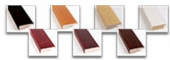

Access Cork Board, 30x36 Open Face BOLD WIDE WOOD Framed Cork Bulletin Board

FOR CURRENT PRICING, VISIT THE ID # LISTED ABOVE
FREE SHIPPING

Product Details

- **30x36 Access Cork Board**, Open Face
- **Wood Framed Message Display Board**
- Open Face Corkboard
- **Bold Wide-Wood Frame**
- Wooden Picture Frame Style with Bold, Flat Face Profile
- **2 3/4" Wide Frame Profile**
- Natural Tan Pebble Cork Surface
- 7 Popular Natural Wood Stain Frame Finishes
- Wood Frame Profile: **2 3/4" Wide**
- Portrait and Landscape Sizes
- 30" x 36" refer to the Outside Frame Dimension
- Overall Frame Depth: 1"
- Ideal as a message board, notice board, announcement board
- Black PVC Backer is installed onto the backside of the frame to provide additional support to the bulletin board
- Hanging Hardware on the frame back for wall or ceiling mount.
- Optional Fabric Covered Cork Colors
- Optional Pushpins: Clear and Multi-Colored
- Access Bulletin Boards, Open Face Display Frames for INDOOR use

Ordering Options

- Frame Orientation: Portrait or Landscape
- Fabric Covering over Cork bulletin board (see 6 colors below)
- Hard Plastic Push Pins: Clear or Multi-Color pins (100 per box)

***CUSTOM SIZES AVAILABLE | CALL US**