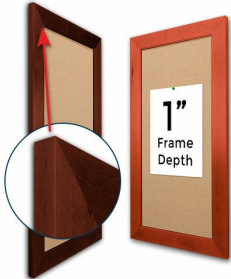

Access Cork Board, 30x36 Open Face BOLD WIDE WOOD Framed Cork Bulletin Board

FOR CURRENT PRICING, VISIT THE ID # LISTED ABOVE
FREE SHIPPING

Product Details

- **30x36 Access Cork Board**, Open Face
- **Wood Framed Message Display Board**
- Open Face Corkboard
- **Bold Wide-Wood Frame**
- Wooden Picture Frame Style with Bold, Flat Face Profile
- **2 3/4" Wide Frame Profile**
- Natural Tan Pebble Cork Surface
- 7 Popular Natural Wood Stain Frame Finishes
- Wood Frame Profile: **2 3/4" Wide**
- Portrait and Landscape Sizes
- 30" x 36" refer to the Outside Frame Dimension
- Overall Frame Depth: 1"
- Ideal as a message board, notice board, announcement board
- Black PVC Backer is installed onto the backside of the frame to provide additional support to the bulletin board
- Hanging Hardware on the frame back for wall or ceiling mount.
- Optional Fabric Covered Cork Colors
- Optional Pushpins: Clear and Multi-Colored
- Access Bulletin Boards, Open Face Display Frames for INDOOR use

Ordering Options

- Frame Orientation: Portrait or Landscape
- Fabric Covering over Cork bulletin board (see 6 colors below)
- Hard Plastic Push Pins: Clear or Multi-Color pins (100 per box)

***CUSTOM SIZES AVAILABLE | CALL US**

Model	Cork Board (Overall Frame Size)	Viewable Area	Orientation	Ships Via
OFCORKWIDE-3036	30" x 36"	24 1/2" x 30 1/2"	Portrait or Landscape	FedEx