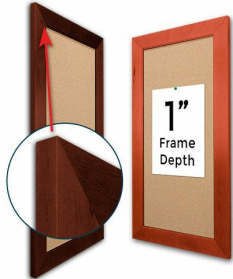

Access Cork Board, 30x36 Open Face BOLD WIDE WOOD Framed Cork Bulletin Board

FOR CURRENT PRICING, VISIT THE ID # LISTED ABOVE
FREE SHIPPING

Product Details

- **30x36 Access Cork Board, Open Face**
- **Wood Framed Message Display Board**
- Open Face Corkboard
- **Bold Wide-Wood Frame**
- Wooden Picture Frame Style with Bold, Flat Face Profile
- **2 3/4" Wide Frame Profile**
- Natural Tan Pebble Cork Surface
- 7 Popular Natural Wood Stain Frame Finishes
- **Wood Frame Profile: 2 3/4" Wide**
- **Portrait and Landscape Sizes**
- **30" x 36" refer to the Outside Frame Dimension**
- Overall Frame Depth: **1"**
- Ideal as a message board, notice board, announcement board
- Black PVC Backer is installed onto the backside of the frame to provide additional support to the bulletin board
- Hanging Hardware on the frame back for wall or ceiling mount.
- Optional Fabric Covered Cork Colors
- Optional Pushpins: Clear and Multi-Colored
- Access Bulletin Boards, Open Face Display Frames **for INDOOR use**

Ordering Options

- Frame Orientation: Portrait or Landscape
- Fabric Covering over Cork bulletin board (see 6 colors below)
- Hard Plastic Push Pins: Clear or Multi-Color pins (100 per box)

***CUSTOM SIZES AVAILABLE | CALL US**

Model	Cork Board (Overall Frame Size)	Viewable Area	Orientation	Ships Via
OFCORKWIDE-3036	30" x 36"	24 1/2" x 30 1/2"	Portrait or Landscape	FedEx