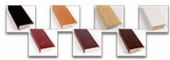

Access Cork Board, 30x36 Open Face BOLD WIDE WOOD Framed Cork Bulletin Board

FOR CURRENT PRICING, VISIT THE ID # LISTED ABOVE
FREE SHIPPING

Product Details

- **30x36 Access Cork Board, Open Face**
- **Wood Framed Message Display Board**
- Open Face Corkboard
- **Bold Wide-Wood Frame**
- Wooden Picture Frame Style with Bold, Flat Face Profile
- **2 3/4" Wide Frame Profile**
- Natural Tan Pebble Cork Surface
- 7 Popular Natural Wood Stain Frame Finishes
- **Wood Frame Profile: 2 3/4" Wide**
- **Portrait and Landscape Sizes**
- **30" x 36" refer to the Outside Frame Dimension**
- Overall Frame Depth: **1"**
- Ideal as a message board, notice board, announcement board
- Black PVC Backer is installed onto the backside of the frame to provide additional support to the bulletin board
- Hanging Hardware on the frame back for wall or ceiling mount.
- Optional Fabric Covered Cork Colors
- Optional Pushpins: Clear and Multi-Colored
- Access Bulletin Boards, Open Face Display Frames **for INDOOR use**

Ordering Options

- Frame Orientation: Portrait or Landscape
- Fabric Covering over Cork bulletin board (see 6 colors below)
- Hard Plastic Push Pins: Clear or Multi-Color pins (100 per box)

***CUSTOM SIZES AVAILABLE | CALL US**