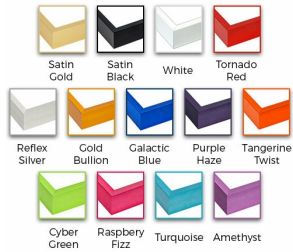

### Access Cork Board, Open Face 24 x 36 Colorful Metal Framed Bulletin Boards

FOR CURRENT PRICING, VISIT THE ID # LISTED ABOVE  
FREE SHIPPING

Variety of Frame Colors

#### Product Details

- **Colorful Framed Access Cork Boards**
- **24" x 36" Cork Board**
- Open Face Colorful Metal Framed Cork Board
- Natural Tan Board
- Metal Frame Profile: **7/16" Wide** ( )
- Metal Picture Frame Style with Flat Top Face Profile
- Sleek Design Aluminum Frame
- **12+** Colorful Metal Frame Finishes
- **Portrait and Landscape Sizes**
- **24"x36"** is the Outside Frame Dimension
- Overall Frame Depth: **1 5/16"**
- **Perfect for Business, Office or Home Use**
- Optional: Colorful Fabric Covered Cork
- Hanging Hardware on the frame back for easy wall mounting
- Use push pins, tacks or map pins for posting materials
- Call for custom Cork Board Sizes, Frame Styles, Fabrics
- Access Cork Boards Open Face 24 x 36 Display **for INDOOR use only**

#### Ordering Options

- Frame Orientation: Portrait or Landscape
- Fabric Covering over Cork Bulletin Board (see 20+ colors below)
- Hard Plastic Push Pins: Clear or Multi-Color pins (100 per box)

Model	Cork Board (Overall Frame Size)	Viewable Area	Orientation	Ship Wt.
OFCORKM117-2436	24" x 36"	23 1/8" x 35 1/8"	Portrait or Landscape	6 LBS