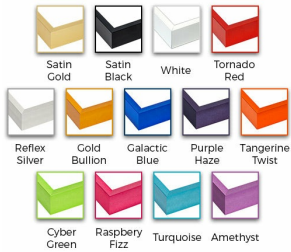

Access Cork Board, Open Face 12 x 16 Colorful Metal Framed Bulletin Boards

FOR CURRENT PRICING, VISIT THE ID # LISTED ABOVE
FREE SHIPPING

Variety of Frame Colors

Product Details

- **Colorful Framed Access Cork Boards**
- **12" x 16" Cork Board**
- Open Face Colorful Metal Framed Cork Board
- Natural Tan Board
- Metal Frame Profile: **7/16" Wide** ()
- Metal Picture Frame Style with Flat Top Face Profile
- Sleek Design Aluminum Frame
- **12+** Colorful Metal Frame Finishes
- **Portrait and Landscape Sizes**
- **12"x16"** is the Outside Frame Dimension
- Overall Frame Depth: **1 5/16"**
- **Perfect for Business, Office or Home Use**
- Optional: Colorful Fabric Covered Cork
- Hanging Hardware on the frame back for easy wall mounting
- Use push pins, tacks or map pins for posting materials
- Call for custom Cork Board Sizes, Frame Styles, Fabrics
- Access Cork Boards Open Face **12 x 16** Display **for INDOOR use only**

Ordering Options

- Frame Orientation: Portrait or Landscape
- Fabric Covering over Cork Bulletin Board (see 20+ colors below)
- Hard Plastic Push Pins: Clear or Multi-Color pins (100 per box)

Model	Cork Board (Overall Frame Size)	Viewable Area	Orientation	Ship Wt.
OFCORKM117-1216	12" x 16"	11 1/8" x 15 1/8"	Portrait or Landscape	2 LBS