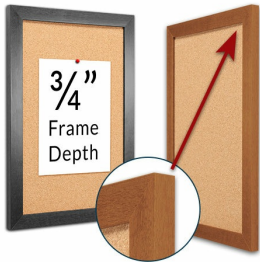

### 7" x 7" Open Face Wood #361 Framed Bulletin Board

FOR CURRENT PRICING, VISIT THE ID # LISTED ABOVE  
FREE SHIPPING

**50+ Sizes**  
Custom Sizes Also Available

#### Product Details

- Access Cork Board, e
- 7" x 7" Cork Bulletin Board
- **Wooden Message Display Board**
- **Classic #361 Wood Frame**
- Wooden Picture Frame Style with Flat Face Profile
- Natural Tan Pebble Cork Surface
- Open Face Wood Framed Bulletin Board Board
- Natural Wood Stained Frame
- Wood Frame Profile: 1 3/16" Wide ()
- 10 Popular Wood Stain Frame Finishes
- Square Sizes
- All sizes refer to the Outside Frame Dimension
- **7" x 7" is the Outside Frame Dimension**
- Overall Frame Depth: 3/4"
- Ideal as a message board, notice board, announcement board
- Hanging Hardware on the frame back for wall or ceiling mount.
- Optional Fabric Covered Cork Colors
- Optional Pushpins: Clear and Multi-Colored
- 7"x7" Access Bulletin Boards Open Face Display Frame **for INDOOR use**

#### Ordering Options

- Fabric Covering over Cork bulletin board (see 10 colors below)
- Hard Plastic Push Pins: Clear or Multi-Color pins (100 per box)

**\*CUSTOM SIZES AVAILABLE | CALL US**

Model	Cork Board (Overall Frame Size)	Viewable Area	Orientation	Ships Via
OFCORKW361-77	7" x 7"	4 5/8" x 4 5/8"	Square	FedEx