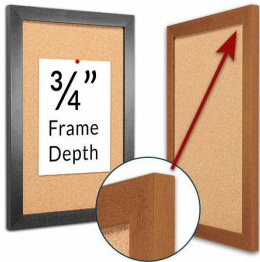

7" x 7" Open Face Wood #361 Framed Bulletin Board

FOR CURRENT PRICING, VISIT THE ID # LISTED ABOVE
FREE SHIPPING

50+ Sizes
Custom Sizes Also Available

Product Details

- Access Cork Board, e
- 7" x 7" Cork Bulletin Board
- **Wooden Message Display Board**
- **Classic #361 Wood Frame**
- Wooden Picture Frame Style with Flat Face Profile
- Natural Tan Pebble Cork Surface
- Open Face Wood Framed Bulletin Board Board
- Natural Wood Stained Frame
- Wood Frame Profile: 1 3/16" Wide ()
- 10 Popular Wood Stain Frame Finishes
- Square Sizes
- All sizes refer to the Outside Frame Dimension
- **7" x 7" is the Outside Frame Dimension**
- Overall Frame Depth: 3/4"
- Ideal as a message board, notice board, announcement board
- Hanging Hardware on the frame back for wall or ceiling mount.
- Optional Fabric Covered Cork Colors
- Optional Pushpins: Clear and Multi-Colored
- 7"x7" Access Bulletin Boards Open Face Display Frame **for INDOOR use**

Ordering Options

- Fabric Covering over Cork bulletin board (see 10 colors below)
- Hard Plastic Push Pins: Clear or Multi-Color pins (100 per box)

***CUSTOM SIZES AVAILABLE | CALL US**

Model	Cork Board (Overall Frame Size)	Viewable Area	Orientation	Ships Via
OFCORKW361-77	7" x 7"	4 5/8" x 4 5/8"	Square	FedEx