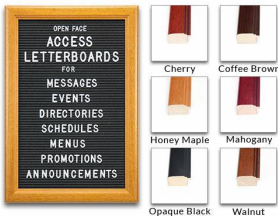

Open Face 7 x 11 Wood 353 Framed Vinyl Letter Board

FOR CURRENT PRICING, VISIT THE ID # LISTED ABOVE
FREE SHIPPING

Product Details

- Access Wood 353 Letterboards
- 7" x 11" Wooden Letterboard and Directory
- Letter Board with Changeable Letters
- Open Face Wood Framed Letter Board
- **BLACK Letter Board**
- Wood Frame Profile: 1 3/8" Wide ()
- Durable Black Vinyl Covered Letter Board
- Wooden Picture Frame Style with Flat Profile
- #353 Wood Frame Profile (1 3/8" Wide) borders the vinyl letter board
- Natural Wood Stained Frame
- 6 Popular Wood Frame Finishes
- Portrait and Landscape Sizes
- 7"x11" is the Outside Frame Dimension
- Overall Frame Depth: 1 1/8"
- Letterboard with 1/4" grooves allows for easy letter and number insertion
- 3/4" White Helvetica letters and numbers included (290 Characters)
- Optional Plastic Letters Sets Sizes in Helvetica and Roman Fonts
- Ideal for Signs, Messages, Menus, Directories, Other Info + Announcements
- Hanging Hardware on the frame back for easy wall or ceiling mount.
- Access Letterboards Open Face 7 x 11 Display **for INDOOR use**

6 Wood Finishes to Choose From

Variety of Letter Set Options to Choose From

5 Sizes: 1/2", 3/4", 1", 2", & 3"

Ordering Options

- Frame Orientation: Portrait or Landscape
- Optional letter & character sets (1/2", 3/4", 1", 2", 3")

Vinyl or Felt available in More Colors

(Blue, Green, Grey, Burgundy, White)

CUSTOM LARGER SIZES AVAILABLE | CALL US

Model	Letter Board (Overall Frame Size)	Viewable Area	Orientation	Ship Wt.
OFLETW353-711	7" x 11"	4 1/4" x 8 1/4"	Portrait or Landscape	3 LBS