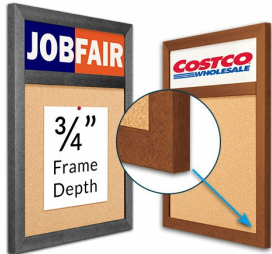

16" x 20" Open Face Wood #361 Framed Cork Board with Personalized Message Header

FOR CURRENT PRICING, VISIT THE ID # LISTED ABOVE
FREE SHIPPING

Product Details

- Access Cork Board with Header
- Open Face Cork Bulletin Board
- Framed Bulletin Board with Message Header
- 16" Wide x 20" High Bulletin Board Overall Size
- Wooden Message Display Board
- Classic #361 Wood Frame
- Wooden Picture Frame Style with Flat Face Profile
- Natural Tan Pebble Cork Surface
- Open Face Wood Framed Bulletin Board Board
- 5" High White Message Panel Header
- Your Personalized Header Message Printed Free
- Text Message Printed up to 3" ALL CAPS Black Helvetica Font
- Custom B/W - Color Logos, Graphics and Fonts Accepted - Upcharge
- Wood Frame Profile: 1 3/16" Wide ()
- Natural Wood Stained Frame
- 10 Popular Wood Stain Frame Finishes
- Portrait Orientation
- 16" x 20" is the Outside Frame Dimension
- Overall Frame Depth: 3/4"
- Ideal as a message board, notice board, announcement board
- Hanging Hardware on the frame back for wall or ceiling mount.
- Optional Fabric Covered Cork Colors
- Optional Pushpins: Clear and Multi-Colored
- 16x20 Access Cork Boards Open Face Display Frame for INDOOR use

LEAVE HEADER BLANK (No Charge)

For those customers that will be adding their own header, select this option. Make sure to enter **LEAVE BLANK** in the empty **Text Box** above the Green ADD to CART button.

70+ Sizes
Custom Sizes
Also Available

Model	Cork Board (Overall Frame Size)	Viewable Area	Orientation	Ships Via
OFCORKWH361-1620	16" Wide x 20" High	13 5/8" Wide x 11 5/8" High	Portrait	FedEx