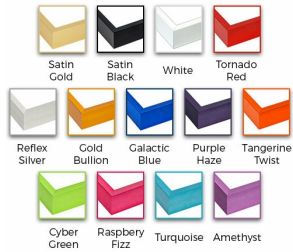

Access Cork Board, 48 x 48 Colorful Metal Framed Bulletin Boards + 20 Fabric Covered Cork Colors

FOR CURRENT PRICING, VISIT THE ID # LISTED ABOVE
FREE SHIPPING

Variety of Frame Colors

Product Details

- Framed Access Cork Boards
- Wall Mount, Open Face 48" x 48" Corkboard
- 12+ Colorful Metal Frame Finishes
- Natural Tan Cork Bulletin Board
- Metal Frame Profile: **7/16" Wide**
- Sleek Aluminum Frame Design
- Classic Metal Picture Frame Style with Flat Top Face Profile
- Square Size: 48 x 48 is the Outside Frame Dimension
- Overall Frame Depth: **1 5/16"**
- Perfect for Business, Office, or Home Use
- **Optional:** Colorful Fabric Covered Cork
- Hanging Hardware on the frame back for easy wall mounting
- Use push pins, tacks, or map pins for posting materials
- Call for Custom Cork Board Sizes, Frame Styles, Fabrics
- Access Cork Boards Open Face 48 x 48 Display **for INDOOR use only**

Ordering Options

- Frame Orientation: Square
- Fabric Covering over Cork Bulletin Board (see 20+ colors below)
- Hard Plastic Push Pins: Clear or Multi-Color pins (100 per box)

Model	Cork Board (Overall Frame Size)	Viewable Area	Orientation	Ship Wt.
OFCORKM117-4848	48" x 48"	47 1/8" x 47 1/8"	Square	15 LBS