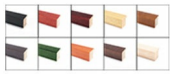

- Fabric Covering over Cork bulletin board (see 6 colors below)
- Hard Plastic Push Pins: Clear or Multi-Color pins (100 per box)

*CUSTOM SIZES AVAILABLE | CALL US

Header Details

- UPPERCASE Helvetica vinyl lettering
- Black lettering on a 5" white header (3" max text height)

IMPORTANT HEADER ORDERING DETAILS

Please type your message in the text box provided below.
We will try to keep your message on one line unless otherwise specified.
If we can't fit your message on one line we will center your copy on two lines. For the customer that needs a specific font, color or text positioning, you may call customer service with your requests.

ORDERING OPTIONS BELOW.
SELECT THE RIGHT OPTION FOR YOU, AND FOLLOW INSTRUCTIONS

STANDARD HEADER (No Charge)

Standard UPPERCASE Black Helvetica Lettering as detailed above.
Make sure to spell out your header in the empty Text Box above the Green ADD to CART button. Check your grammar & spelling!

LEAVE HEADER BLANK (No Charge)

For those customers that will be adding their own header, select this option. Make sure to enter **LEAVE BLANK** in the empty Text Box above the Green ADD to CART button.

CUSTOM HEADER / LOGO (+ $75.00)

This is for those customers that wish to send us a specific FONT, COLOR, or LOGO. Make sure to enter **CUSTOM LOGO** in the empty Text Box above the Green ADD to CART button. We will contact you once the order has been received to instruct you on how to submit the HI-Res EPS File to us.

70+ Sizes
Custom Sizes
Also Available