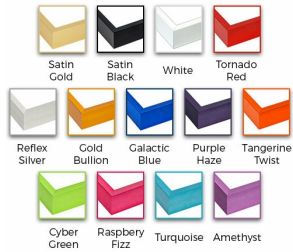

Access Cork Board, Open Face 18 x 24 Colorful Metal Framed Bulletin Boards

FOR CURRENT PRICING, VISIT THE ID # LISTED ABOVE
FREE SHIPPING

Variety of Frame Colors

Product Details

- **Colorful Framed Access Cork Boards**
- **18" x 24" Cork Board**
- Open Face Colorful Metal Framed Cork Board
- Natural Tan Board
- Metal Frame Profile: **7/16" Wide** ()
- Metal Picture Frame Style with Flat Top Face Profile
- Sleek Design Aluminum Frame
- **12+** Colorful Metal Frame Finishes
- **Portrait and Landscape Sizes**
- **18"x24"** is the Outside Frame Dimension
- Overall Frame Depth: **1 5/16"**
- **Perfect for Business, Office or Home Use**
- Optional: Colorful Fabric Covered Cork
- Hanging Hardware on the frame back for easy wall mounting
- Use push pins, tacks or map pins for posting materials
- Call for custom Cork Board Sizes, Frame Styles, Fabrics
- Access Cork Boards Open Face **18 x 24** Display **for INDOOR use only**

Ordering Options

- Frame Orientation: Portrait or Landscape
- Fabric Covering over Cork Bulletin Board (see 20+ colors below)
- Hard Plastic Push Pins: Clear or Multi-Color pins (100 per box)

Model	Cork Board (Overall Frame Size)	Viewable Area	Orientation	Ship Wt.
OFCORKM117-1824	18" x 24"	17 1/8" x 23 1/8"	Portrait or Landscape	4 LBS