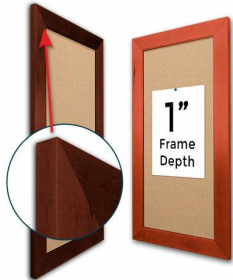

Access Cork Board, 24x48 Open Face BOLD WIDE WOOD Framed Cork Bulletin Board

FOR CURRENT PRICING, VISIT THE ID # LISTED ABOVE
FREE SHIPPING

Product Details

Bold 2 3/4" Wide Wood Profile

- 24x48 Access Cork Board, Open Face
- Wood Framed Message Display Board
- Open Face Corkboard
- Bold Wide-Wood Frame
- Wooden Picture Frame Style with Bold, Flat Face Profile
- 2 3/4" Wide Frame Profile
- Natural Tan Pebble Cork Surface
- 7 Popular Natural Wood Stain Frame Finishes
- Wood Frame Profile: 2 3/4" Wide
- Portrait and Landscape Sizes
- 24" x 48" refer to the Outside Frame Dimension
- Overall Frame Depth: 1"
- Ideal as a message board, notice board, announcement board
- Black PVC Backer is installed onto the backside of the frame to provide additional support to the bulletin board
- Hanging Hardware on the frame back for wall or ceiling mount.
- Optional Fabric Covered Cork Colors
- Optional Pushpins: Clear and Multi-Colored
- Access Bulletin Boards, Open Face Display Frames for INDOOR use

Ordering Options

- Frame Orientation: Portrait or Landscape
- Fabric Covering over Cork bulletin board (see 6 colors below)
- Hard Plastic Push Pins: Clear or Multi-Color pins (100 per box)

***CUSTOM SIZES AVAILABLE | CALL US**

Model	Cork Board (Overall Frame Size)	Viewable Area	Orientation	Ships Via
OFCORKWIDE-2448	24" x 48"	18 1/2" x 42 1/2"	Portrait or Landscape	FedEx