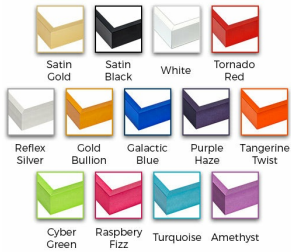

Access Cork Board, Open Face 8.5 x 11 Colorful Metal Framed Bulletin Boards

FOR CURRENT PRICING, VISIT THE ID # LISTED ABOVE
FREE SHIPPING

Variety of Frame Colors

Product Details

- **Colorful Framed Access Cork Boards**
- **8.5" x 11" Cork Board**
- Open Face Colorful Metal Framed Cork Board
- Natural Tan Board
- Metal Frame Profile: **7/16" Wide** ()
- Metal Picture Frame Style with Flat Top Face Profile
- Sleek Design Aluminum Frame
- **12+** Colorful Metal Frame Finishes
- **Portrait and Landscape Sizes**
- **8.5"x11"** is the **Outside Frame Dimension**
- Overall Frame Depth: **1 5/16"**
- **Perfect for Business, Office or Home Use**
- Optional: Colorful Fabric Covered Cork
- Hanging Hardware on the frame back for easy wall mounting
- Use push pins, tacks or map pins for posting materials
- Call for custom Cork Board Sizes, Frame Styles, Fabrics
- Access Cork Boards Open Face **8.5x 11** Display **for INDOOR use only**

Ordering Options

- Frame Orientation: Portrait or Landscape
- Fabric Covering over Cork Bulletin Board (see 20+ colors below)
- Hard Plastic Push Pins: Clear or Multi-Color pins (100 per box)

Model	Cork Board (Overall Frame Size)	Viewable Area	Orientation	Ship Wt.
OFCORKM117-8511	8 1/2" x 11"	7 5/8" x 10 1/8"	Portrait or Landscape	1 LBS