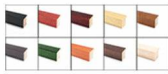

- Fabric Covering over Cork bulletin board (see 6 colors below)
- Hard Plastic Push Pins: Clear or Multi-Color pins (100 per box)

*CUSTOM SIZES AVAILABLE | CALL US

Header Details

- UPPERCASE Helvetica vinyl lettering
- Black lettering on a 5" white header (3" max text height)

IMPORTANT HEADER ORDERING DETAILS

Please type your message in the text box provided below.
We will try to keep your message on one line unless otherwise specified.
If we can't fit your message on one line we will center your copy on two lines. For the customer that needs a specific font, color or text positioning, you may call customer service with your requests.

ORDERING OPTIONS BELOW.
SELECT THE RIGHT OPTION FOR YOU, AND FOLLOW INSTRUCTIONS

STANDARD HEADER (No Charge)

Standard UPPERCASE Black Helvetica Lettering as detailed above.
Make sure to spell out your header in the empty **Text Box** above the Green ADD to CART button. Check your grammar & spelling!

LEAVE HEADER BLANK (No Charge)

For those customers that will be adding their own header, select this option. Make sure to enter **LEAVE BLANK** in the empty **Text Box** above the Green ADD to CART button.

CUSTOM HEADER / LOGO (+ $75.00)

This is for those customers that wish to send us a specific FONT, COLOR, or LOGO. Make sure to enter **CUSTOM LOGO** in the empty **Text Box** above the Green ADD to CART button. We will contact you once the order has been received to instruct you on how to submit the HI-Res EPS File to us.