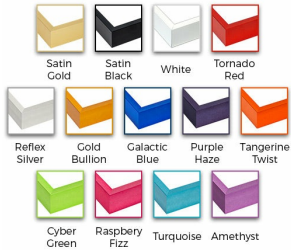

Access Cork Board, Open Face 48 x 96 Colorful Metal Framed Bulletin Boards

FOR CURRENT PRICING, VISIT THE ID # LISTED ABOVE

Variety of Frame Colors

Product Details

- **Colorful Framed Access Cork Boards**
- **48" x 96" Cork Board**
- Open Face Colorful Metal Framed Cork Board
- Natural Tan Board
- Metal Frame Profile: **7/16" Wide** ()
- Metal Picture Frame Style with Flat Top Face Profile
- Sleek Design Aluminum Frame
- **12+** Colorful Metal Frame Finishes
- **Portrait and Landscape Sizes**
- **48"x96"** is the Outside Frame Dimension
- Overall Frame Depth: **1 5/16"**
- **Perfect for Business, Office or Home Use**
- Optional: Colorful Fabric Covered Cork
- Hanging Hardware on the frame back for easy wall mounting
- Use push pins, tacks or map pins for posting materials
- Call for custom Cork Board Sizes, Frame Styles, Fabrics
- Access Cork Boards Open Face **48 x 96** Display **for INDOOR use only**

Ordering Options

- Frame Orientation: Portrait or Landscape
- Fabric Covering over Cork Bulletin Board (see 20+ colors below)
- Hard Plastic Push Pins: Clear or Multi-Color pins (100 per box)

Model	Cork Board (Overall Frame Size)	Viewable Area	Orientation
OFCORKM117-2448	24" x 48"	23 1/8" x 47 1/8"	Portrait or Landscape