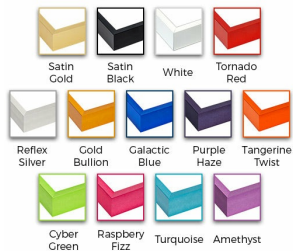

Access Cork Board, Open Face 36 x 72 Colorful Metal Framed Bulletin Boards

FOR CURRENT PRICING, VISIT THE ID # LISTED ABOVE
FREE SHIPPING

Variety of Frame Colors

Product Details

- **Colorful Framed Access Cork Boards**
- **36" x 72" Cork Board**
- Open Face Colorful Metal Framed Cork Board
- Natural Tan Board
- Metal Frame Profile: **7/16" Wide** ()
- Metal Picture Frame Style with Flat Top Face Profile
- Sleek Design Aluminum Frame
- **12+** Colorful Metal Frame Finishes
- **Portrait and Landscape Sizes**
- **36"x72"** is the Outside Frame Dimension
- Overall Frame Depth: **1 5/16"**
- **Perfect for Business, Office or Home Use**
- Optional: Colorful Fabric Covered Cork
- Hanging Hardware on the frame back for easy wall mounting
- Use push pins, tacks or map pins for posting materials
- Call for custom Cork Board Sizes, Frame Styles, Fabrics
- Access Cork Boards Open Face **36 x 72** Display **for INDOOR use only**

Ordering Options

- Frame Orientation: Portrait or Landscape
- Fabric Covering over Cork Bulletin Board (see 20+ colors below)
- Hard Plastic Push Pins: Clear or Multi-Color pins (100 per box)

Model	Cork Board (Overall Frame Size)	Viewable Area	Orientation	Ship Wt.
OFCORKM117-3672	36" x 72"	35 1/8" x 71 1/8"	Portrait or Landscape	16 LBS