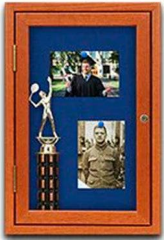

Value Line Memory Box | 12 x 18 Wall Display Case - 4" Deep

FOR CURRENT PRICING, VISIT THE ID # LISTED ABOVE

Product Details

- **SwingCase Value Line Memory Boxes**
- **Indoor Enclosed Memory Box**
- **For Senior Living Memory Care Facilities**
- **12" x 18" Memory Box Size**
- **Ideal for Displaying Photos, Letters, Thin Items + objects**
- **Wooden Frame Memory Display Case**
- Sleek, Durable Wood Frame with Mitered Corners
- Wall Mount Memory Box Shadow Box Display Case
- Single Door Display Cabinet
- Hinged Front Door (opens right to left)
- Bulletin Board with Natural Cork Board
- Lock and Key Closure
- **Portrait Display Case**
- **12" W x 18" H x 4" is the Outside Memory Boxes Dimension**
- Overall Cabinet Exterior Depth: **4"**
- Usable Interior Depth: **3 5/8"**
- **3 wood frame finishes:** Walnut, Light Oak, and Cherry
- **Optional: 10 Fabric Covered Cork Board Colors**
- **Optional: 4 Painted Cork Colors**
- Break Resistant Acrylic: Ideal for Indoor public environments
- Case must be **surface mounted** on the wall
- Mount by drilling holes through the inside of the backer board (in each corner). Or purchase our optional mounting kit.
- **Optional Wall Mounting Hardware Available**
- **Wood Framed Memory Box Display Cases for INDOOR USE!**
- **Call for Custom Memory Box Sizes**

Ordering Options

- Painted cork colors (see below)
- Fabric covering over cork
- Mounting brackets to help mount & secure your frame to the wall
- **Door Window: Break Resistant or Tempered Glass**
 - Break Resistant Acrylic: 1/8" thick, lightweight (Standard)
 - 1/4" Tempered Glass for public environments and locations that require this added safety feature. (Upcharge)
 - If chosen we will use our heavy duty door that will change one of 2 dimensions by 1/2". We will contact you if you do not indicate which dimension you would like adjusted in your order notes.
 - The viewable area can decrease by 1/2" or the overall size can be increased by 1/2".