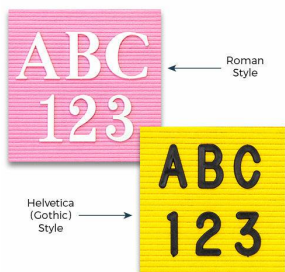

Open Face Pink Letter Board / Lemon Yellow Felt Letterboard 12x12 Aluminum Frame

FOR CURRENT PRICING, VISIT THE ID # LISTED ABOVE

Product Details

- **Felt Letter Board**
- Choose Pink Letter Board or Lemon Yellow Letter Board
- Overall Felt Letter Board Size: **12 x 12**
- Overall Depth: **1/2"**
- Silver aluminum trim (3/4" wide) borders the felt letter board
- Felt letterboard with 1/4" grooves allows for easy letter and number insertion
- **3/4" White Helvetica letters and numbers included (290 Characters)**
- Hanging Hardware is riveted onto the back for easy wall or ceiling mount
- **12" x 12"** Open Face letter board displays **for INDOOR use only**
- **Optional Black and White Plastic Lettersets in a Variety of Sizes**
- **Call to Customize Open Face Framed Letter Boards**

Ordering Options

- Optional colors for felt letterboard panel
- Optional letter & character sets (**1/2", 3/4", 1", 2", 3"**)

Model	Overall Letter Board Size	Ships Via	Shipping Weight
OFLBFYP-1212	12" x 12"	UPS	9