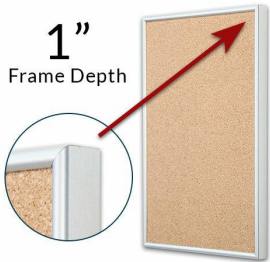

Access Cork Board™, 18x18 Open Face with Classic Metal Picture Frame Cork Bulletin Board

FOR CURRENT PRICING, VISIT THE ID # LISTED ABOVE
FREE SHIPPING

50+ Sizes
Custom Sizes Also Available

Product Details

- Access Cork Board™
- Wall Mount, 18 x 18 Cork Bulletin Board
- Open Face Metal Framed Cork Board
- Classic Picture Frame Style with Rounded Profile Top
- Natural Tan Cork Board
- **#15 Frame Profile** (3/8" Wide) Borders the Message Display Board
- Square Size Aluminum Frame
- 7 Popular Metal Frame Finishes
- 18" x 18" is the Outside Frame Dimension
- Overall Frame Depth: 1"
- **Applications:** Announcement Board, Message Board, Notice Board
- Use Push Pins, Map Pins, or Tacks
- Pin Messages, Menus, Flyers, Photos, Other Info + Announcements
- **Optional:** Fabric Cork Colors | Clear or Multi-Color Pushpins
- Hanging Hardware on the frame back for wall or ceiling mount.
- 18 x 18 Access Cork Board™ Open Face Display **for INDOOR use**
- Contact Us for Custom Cork Boards - Metal and Wood Framed

Ordering Options

- Fabric Covering over Cork bulletin board (see 6 colors below)
- Hard Plastic Push Pins: Clear or Multi-Color pins (100 per box)

***CUSTOM SIZES AVAILABLE | CALL US**

Model	Cork Board (Overall Frame Size)	Viewable Area	Orientation	Ships Via
OFCORKM-1818	18" x 18"	17 1/4" x 17 1/4"	Square	FedEx