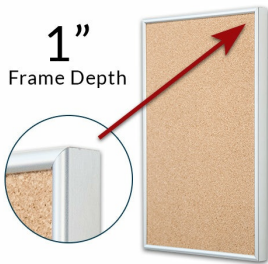

### Access Cork Board™, 18" x 18" Open Face Classic Metal Framed Cork Bulletin Board

FOR CURRENT PRICING, VISIT THE ID # LISTED ABOVE  
FREE SHIPPING

50+ Sizes  
Custom Sizes Also Available

#### Product Details

- Access Cork Board™, 18" x 18" Open Face Classic Metal Framed Cork Bulletin Board
- Open Face Metal Framed Cork Board
- Wall Mount Cork Bulletin Board
- Natural Tan Cork Board
- #15 frame Profile (3/8" Wide) borders the message display board
- Classic Picture Frame Style with Rounded Profile Top
- Metal Frame Profile: 3/8" Wide
- Aluminum Frame
- 7 Popular Metal Frame Finishes
- Square Sizes
- 18"x18" is the Outside Frame Dimension
- Overall Frame Depth: 1"
- Applications: Announcement Board, Message Board, Notice Board
- Use Push Pins, Map Pins or Tacks
- Pin Messages, Menus, Flyers, Photos, Other Info + Announcements
- Optional Fabric Cork Colors | Clear or Multi-Color Pushpins
- Hanging Hardware on the frame back for easy wall or ceiling mount.
- 18 x 18 Access Cork Board™, 18" x 18" Open Face Display **for INDOOR use**
- Call for Custom Corkboard Displays - Metal or Wood Framed

#### Ordering Options

- Fabric Covering over Cork bulletin board (see 6 colors below)
- Hard Plastic Push Pins: Clear or Multi-Color pins (100 per box)

**\*CUSTOM SIZES AVAILABLE | CALL US**

Model	Cork Board (Overall Frame Size)	Viewable Area	Orientation	Ships Via
OFCORKM-1818	18" x 18"	17 1/4" x 17 1/4"	Square	FedEx