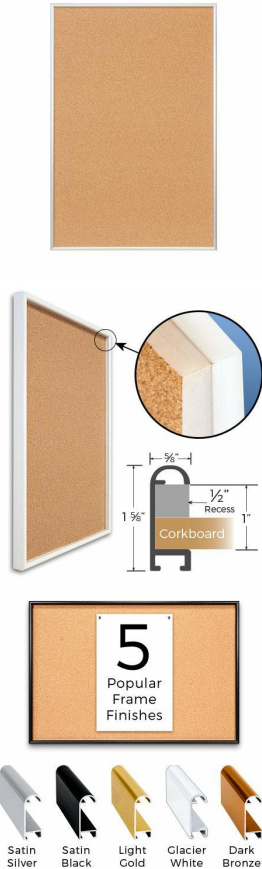

### Access Cork Board, 13"x19" Open Face Recessed Shadow Box Style Designer 43 Metal Framed Recessed Cork Bulletin Board

FOR CURRENT PRICING, VISIT THE ID # LISTED ABOVE  
FREE SHIPPING

#### Product Details

- Access Cork Board, 13"x19"
- 13" x 19" Cork Board
- Designer #43 Shadow Box Frame Style
- Recessed Shadow Box Display Frame
- Classic Round Top Picture Frame Profile Design
- Cork Board Recessed into Frame
- Open Face Aluminum Metal Frame
- Overall Frame Depth: 1 5/8"
- Wall Mount Cork Bulletin Board
- Natural Tan Cork Board
- #43 frame Profile (5/8" Wide) borders the cork display board
- Designer #43 Profile: 5/8" Wide
- 5 Popular Metal Frame Finishes
- Portrait and Landscape Sizes
- 13"x19" is the Outside Frame Dimension
- Use Push Pins, Map Pins or Tacks
- Pin Messages, Menus, Flyers, Photos, Other Info + Announcements
- Optional Fabric Cork Colors | Clear or Multi-Color Pushpins
- Hanging Hardware on the frame back for easy wall mount.
- 13 x 19 Access Cork Board, Recessed Shadowbox for INDOOR use
- Call for Custom Corkboard Displays - Metal or Wood Framed

#### Ordering Options

- Fabric Covering over Cork bulletin board (see 6 colors below)
- Hard Plastic Push Pins: Clear or Multi-Color pins (100 per box)

**\*CUSTOM SIZES AVAILABLE | CALL US**

Model	Cork Board (Overall Frame Size)	Viewable Area	Orientation	Ships Via
OFCORKM43-1319-S	13" x 19"	11 3/4" x 17 3/4"	Portrait or Landscape	FedEx