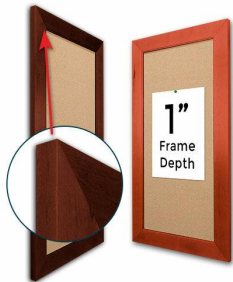

### Access Cork Board, 36x60 Open Face BOLD WIDE WOOD Framed Cork Bulletin Board

FOR CURRENT PRICING, VISIT THE ID # LISTED ABOVE  
FREE SHIPPING

#### Product Details

Bold 2 3/4" Wide Wood Profile

- 36x60 Access Cork Board, Open Face
- Wood Framed Message Display Board
- Open Face Corkboard
- Bold Wide-Wood Frame
- Wooden Picture Frame Style with Bold, Flat Face Profile
- 2 3/4" Wide Frame Profile
- Natural Tan Pebble Cork Surface
- 7 Popular Natural Wood Stain Frame Finishes
- Wood Frame Profile: 2 3/4" Wide
- Portrait and Landscape Sizes
- 36" x 60" refer to the Outside Frame Dimension
- Overall Frame Depth: 1"
- Ideal as a message board, notice board, announcement board
- Black PVC Backer is installed onto the backside of the frame to provide additional support to the bulletin board
- Hanging Hardware on the frame back for wall or ceiling mount.
- Optional Fabric Covered Cork Colors
- Optional Pushpins: Clear and Multi-Colored
- Access Bulletin Boards, Open Face Display Frames for INDOOR use

#### Ordering Options

- Frame Orientation: Portrait or Landscape
- Fabric Covering over Cork bulletin board (see 6 colors below)
- Hard Plastic Push Pins: Clear or Multi-Color pins (100 per box)

**\*CUSTOM SIZES AVAILABLE | CALL US**

Model	Cork Board (Overall Frame Size)	Viewable Area	Orientation	Ships Via
OFCORKWIDE-3660	36" x 60"	30 1/2" x 54 1/2"	Portrait or Landscape	FedEx