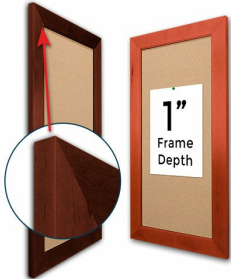

Access Cork Board, 30x72 Open Face BOLD WIDE WOOD Framed Cork Bulletin Board

FOR CURRENT PRICING, VISIT THE ID # LISTED ABOVE
FREE SHIPPING

Product Details

- **30x72 Access Cork Board, Open Face**
- **Wood Framed Message Display Board**
- Open Face Corkboard
- **Bold Wide-Wood Frame**
- Wooden Picture Frame Style with Bold, Flat Face Profile
- **2 3/4" Wide Frame Profile**
- Natural Tan Pebble Cork Surface
- 7 Popular Natural Wood Stain Frame Finishes
- **Wood Frame Profile: 2 3/4" Wide**
- **Portrait and Landscape Sizes**
- **30" x 72" refer to the Outside Frame Dimension**
- Overall Frame Depth: **1"**
- Ideal as a message board, notice board, announcement board
- Black PVC Backer is installed onto the backside of the frame to provide additional support to the bulletin board
- Hanging Hardware on the frame back for wall or ceiling mount.
- Optional Fabric Covered Cork Colors
- Optional Pushpins: Clear and Multi-Colored
- Access Bulletin Boards, Open Face Display Frames **for INDOOR use**

Ordering Options

- Frame Orientation: Portrait or Landscape
- Fabric Covering over Cork bulletin board (see 6 colors below)
- Hard Plastic Push Pins: Clear or Multi-Color pins (100 per box)

***CUSTOM SIZES AVAILABLE | CALL US**

Model	Cork Board (Overall Frame Size)	Viewable Area	Orientation	Ships Via
OFCORKWIDE-3072	30" x 72"	24 1/2" x 66 1/2"	Portrait or Landscape	FedEx