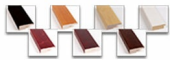

Access Cork Board, 30x72 Open Face BOLD WIDE WOOD Framed Cork Bulletin Board

FOR CURRENT PRICING, VISIT THE ID # LISTED ABOVE
FREE SHIPPING

Product Details

- **30x72 Access Cork Board, Open Face**
- **Wood Framed Message Display Board**
- Open Face Corkboard
- **Bold Wide-Wood Frame**
- Wooden Picture Frame Style with Bold, Flat Face Profile
- **2 3/4" Wide Frame Profile**
- Natural Tan Pebble Cork Surface
- 7 Popular Natural Wood Stain Frame Finishes
- **Wood Frame Profile: 2 3/4" Wide**
- **Portrait and Landscape Sizes**
- **30" x 72" refer to the Outside Frame Dimension**
- Overall Frame Depth: **1"**
- Ideal as a message board, notice board, announcement board
- Black PVC Backer is installed onto the backside of the frame to provide additional support to the bulletin board
- Hanging Hardware on the frame back for wall or ceiling mount.
- Optional Fabric Covered Cork Colors
- Optional Pushpins: Clear and Multi-Colored
- Access Bulletin Boards, Open Face Display Frames **for INDOOR use**

Ordering Options

- Frame Orientation: Portrait or Landscape
- Fabric Covering over Cork bulletin board (see 6 colors below)
- Hard Plastic Push Pins: Clear or Multi-Color pins (100 per box)

***CUSTOM SIZES AVAILABLE | CALL US**