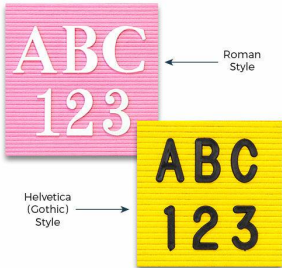

### Open Face Pink Letter Board / Lemon Yellow Felt Letterboard 20x20 Aluminum Frame

FOR CURRENT PRICING, VISIT THE ID # LISTED ABOVE

#### Product Details

- **Felt Letter Board**
- Choose Pink Letter Board or Lemon Yellow Letter Board
- Overall Felt Letter Board Size: **20 x 20**
- Overall Depth: **1/2"**
- Silver aluminum trim (3/4" wide) borders the felt letter board
- Felt letterboard with 1/4" grooves allows for easy letter and number insertion
- **3/4" White Helvetica letters and numbers included (290 Characters)**
- Hanging Hardware is riveted onto the back for easy wall or ceiling mount
- **20" x 20"** Open Face letter board displays **for INDOOR use only**
- **Optional Black and White Plastic Letter Sets in a Variety of Sizes**
- **Call to Customize Open Face Framed Letter Boards**

#### Ordering Options

- Optional colors for felt letterboard panel
- Optional letter & character sets (**1/2", 3/4", 1", 2", 3"**)

Model	Overall Letter Board Size	Ships Via	Shipping Weight
OFLBFYP-2020	20" x 20"	UPS	10